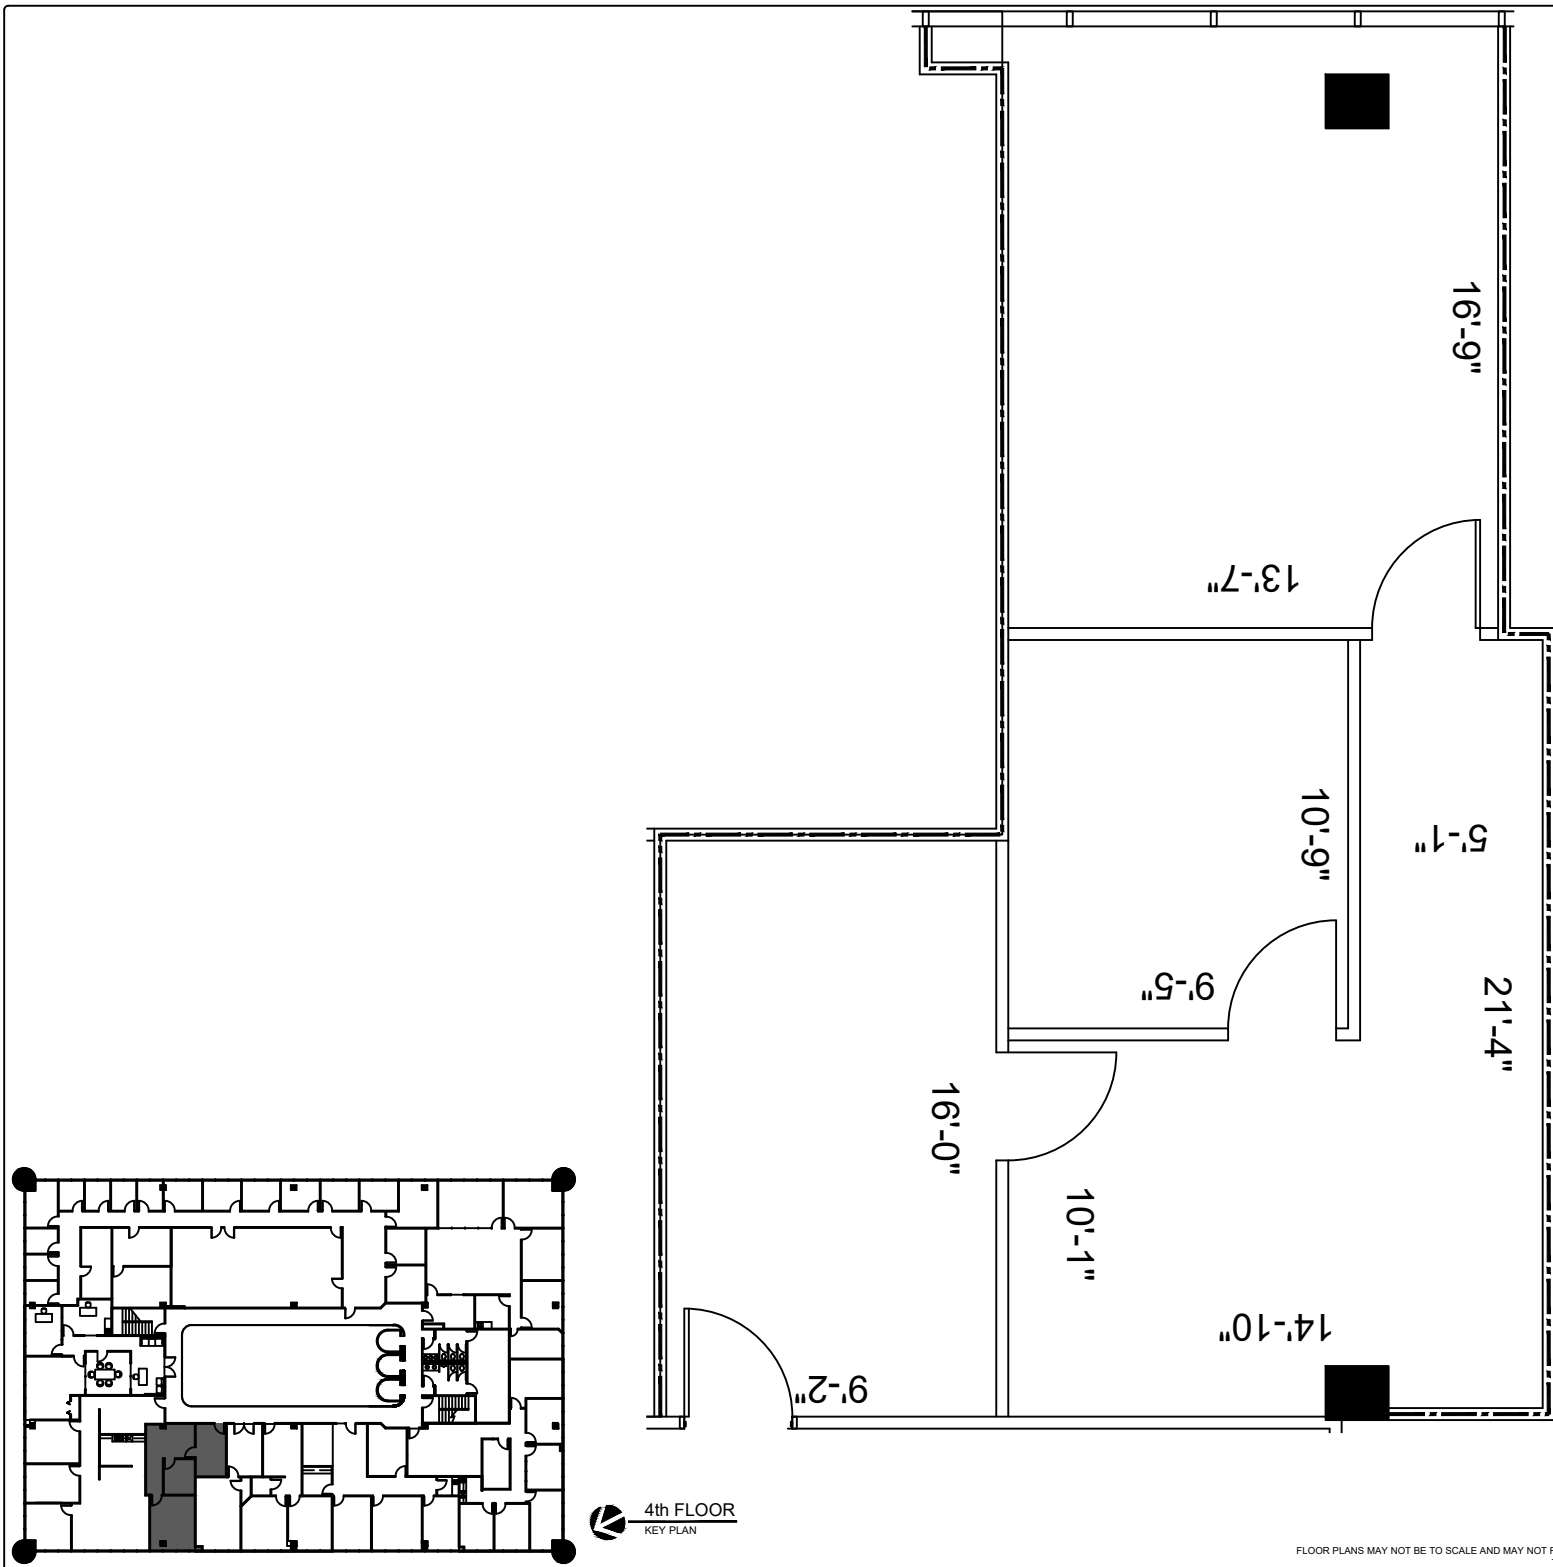

ISSUE DATES

EXISTING	NEW	LOW	DEMO
WALLS			
NEW/RELOCATED DOOR			

ISSUE DATES

DATE	DESCRIPTION
10-03-2021	ISSUE FOR REVIEW

652 - 11811 NORTH FREEWAY
11811 NORTH FREEWAY HOUSTON, TX 77060
SUITE 416

SHEET TITLE
EXISTING FLOOR PLAN

SHEET NUMBER
EX-1

**SUITE 416
834 NRA**

1 FLOOR PLAN
SCALE: 3/16"=1'-0"

FLOOR PLANS MAY NOT BE TO SCALE AND MAY NOT REFLECT EXISTING CONDITIONS AND SHALL NOT BE RELIED UPON AS SUCH THESE DRAWINGS ARE DESIGN INTENT AND ARE AN EXHIBIT TO THE LEASE