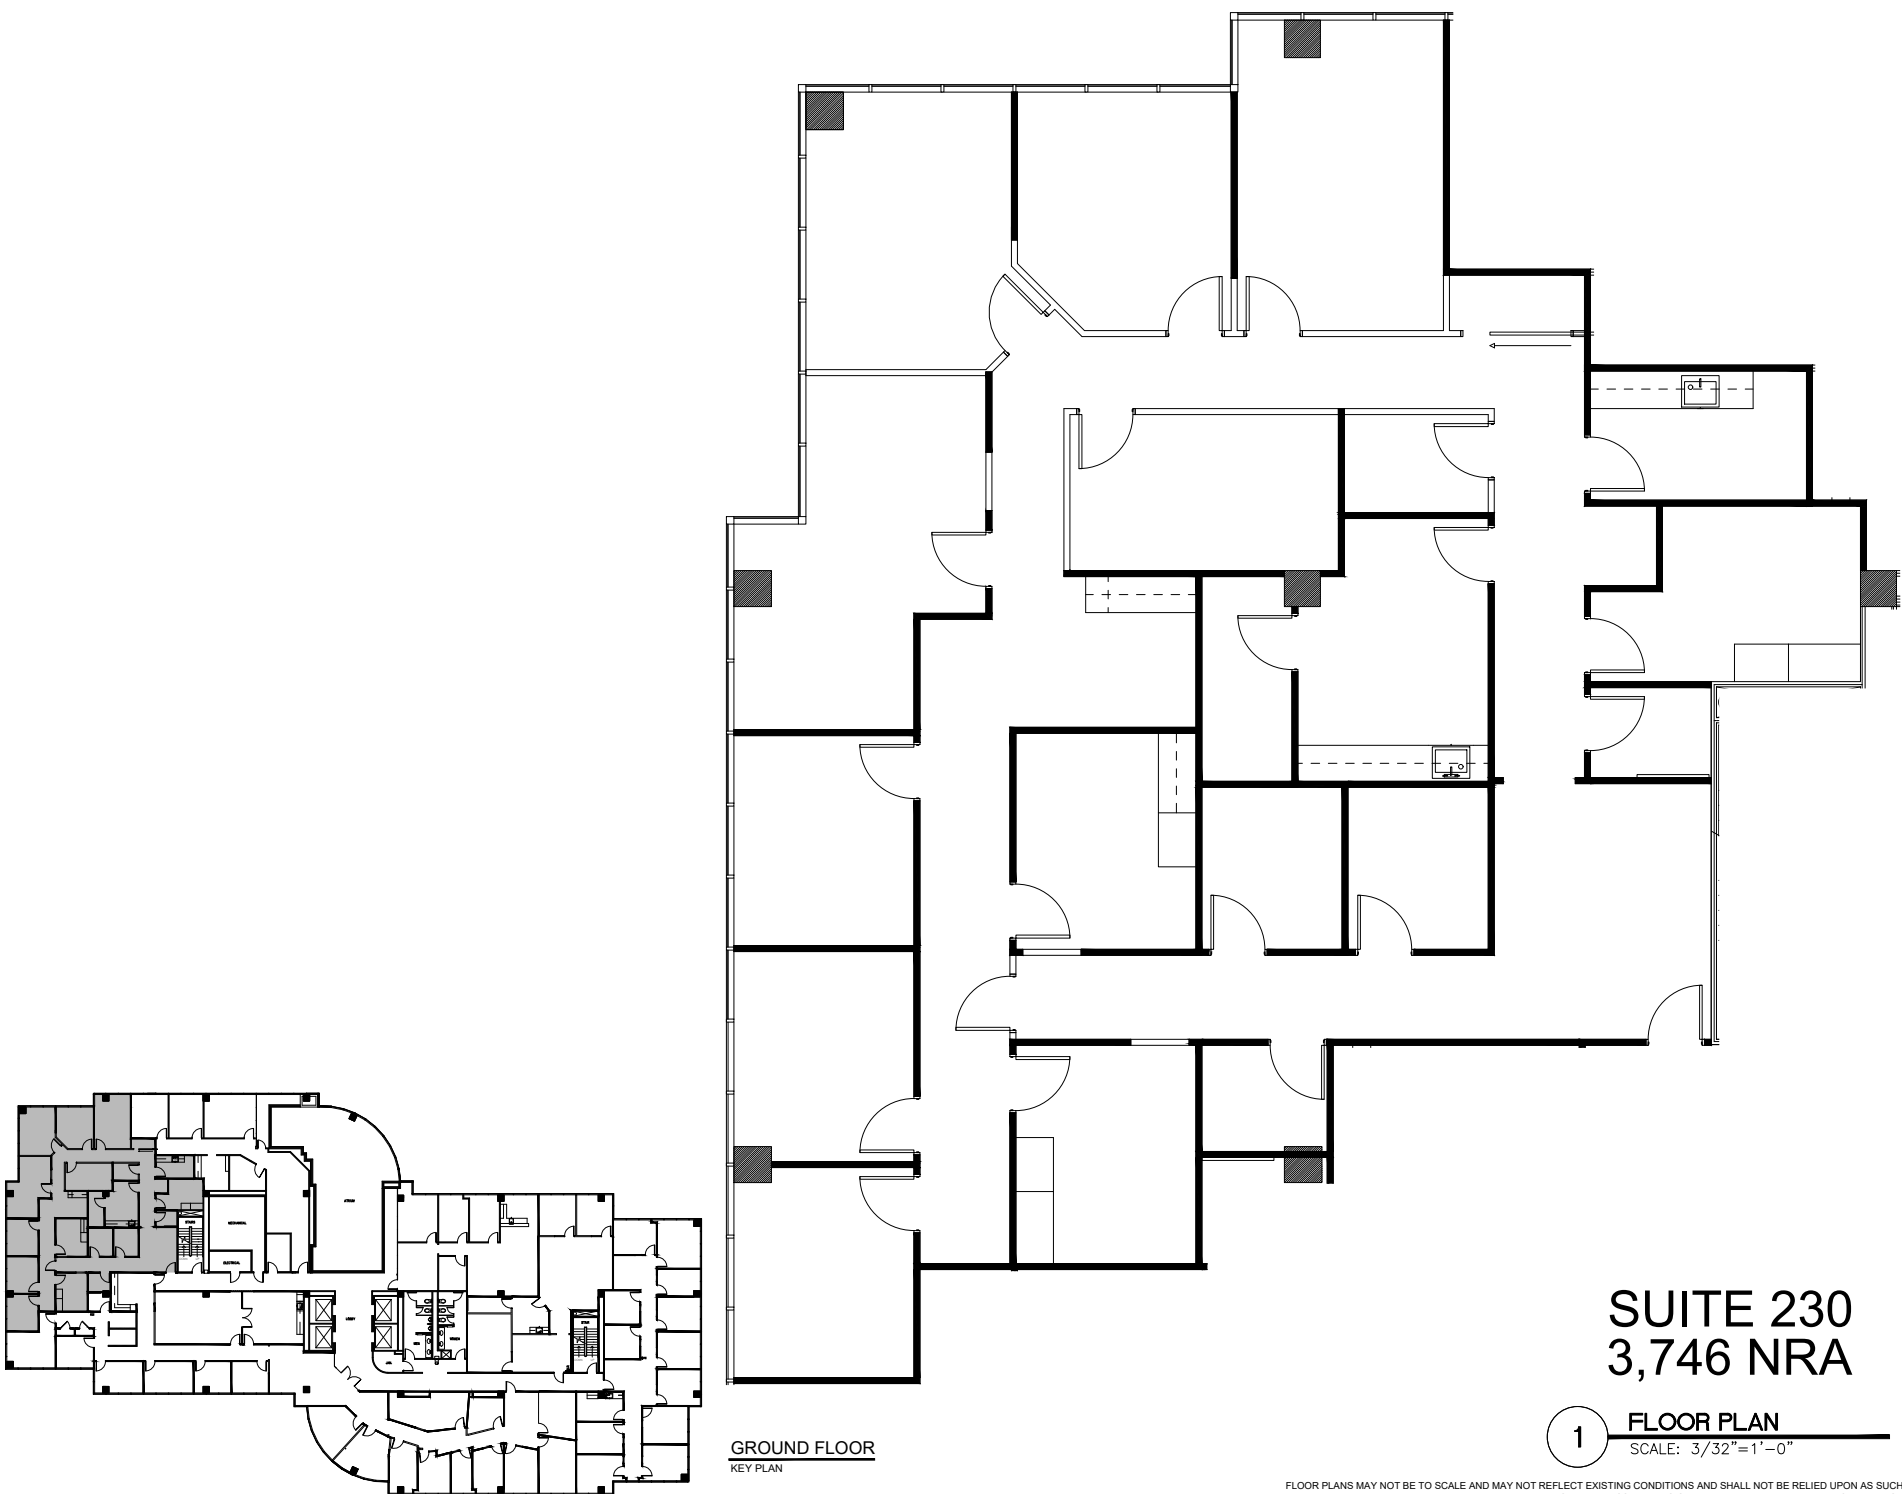

LEGEND

EXISTING PARTITIONS	EXISTING NEW PARTITIONS	DEMOS
NEW/RELOCATED DOOR		

ISSUE DATES

1	07-29-21	LEASING REVIEW

NORTH CENTRAL PLAZA
12665 N. CENTRAL EXPWAY DALLAS, TX 75243
SUITE 230

SHEET TITLE
EXISTING FLOOR PLAN

SHEET NUMBER
EX-1

GROUND FLOOR
KEY PLAN

1 SUITE 230
3,746 NRA
FLOOR PLAN
SCALE: 3/32"=1'-0"