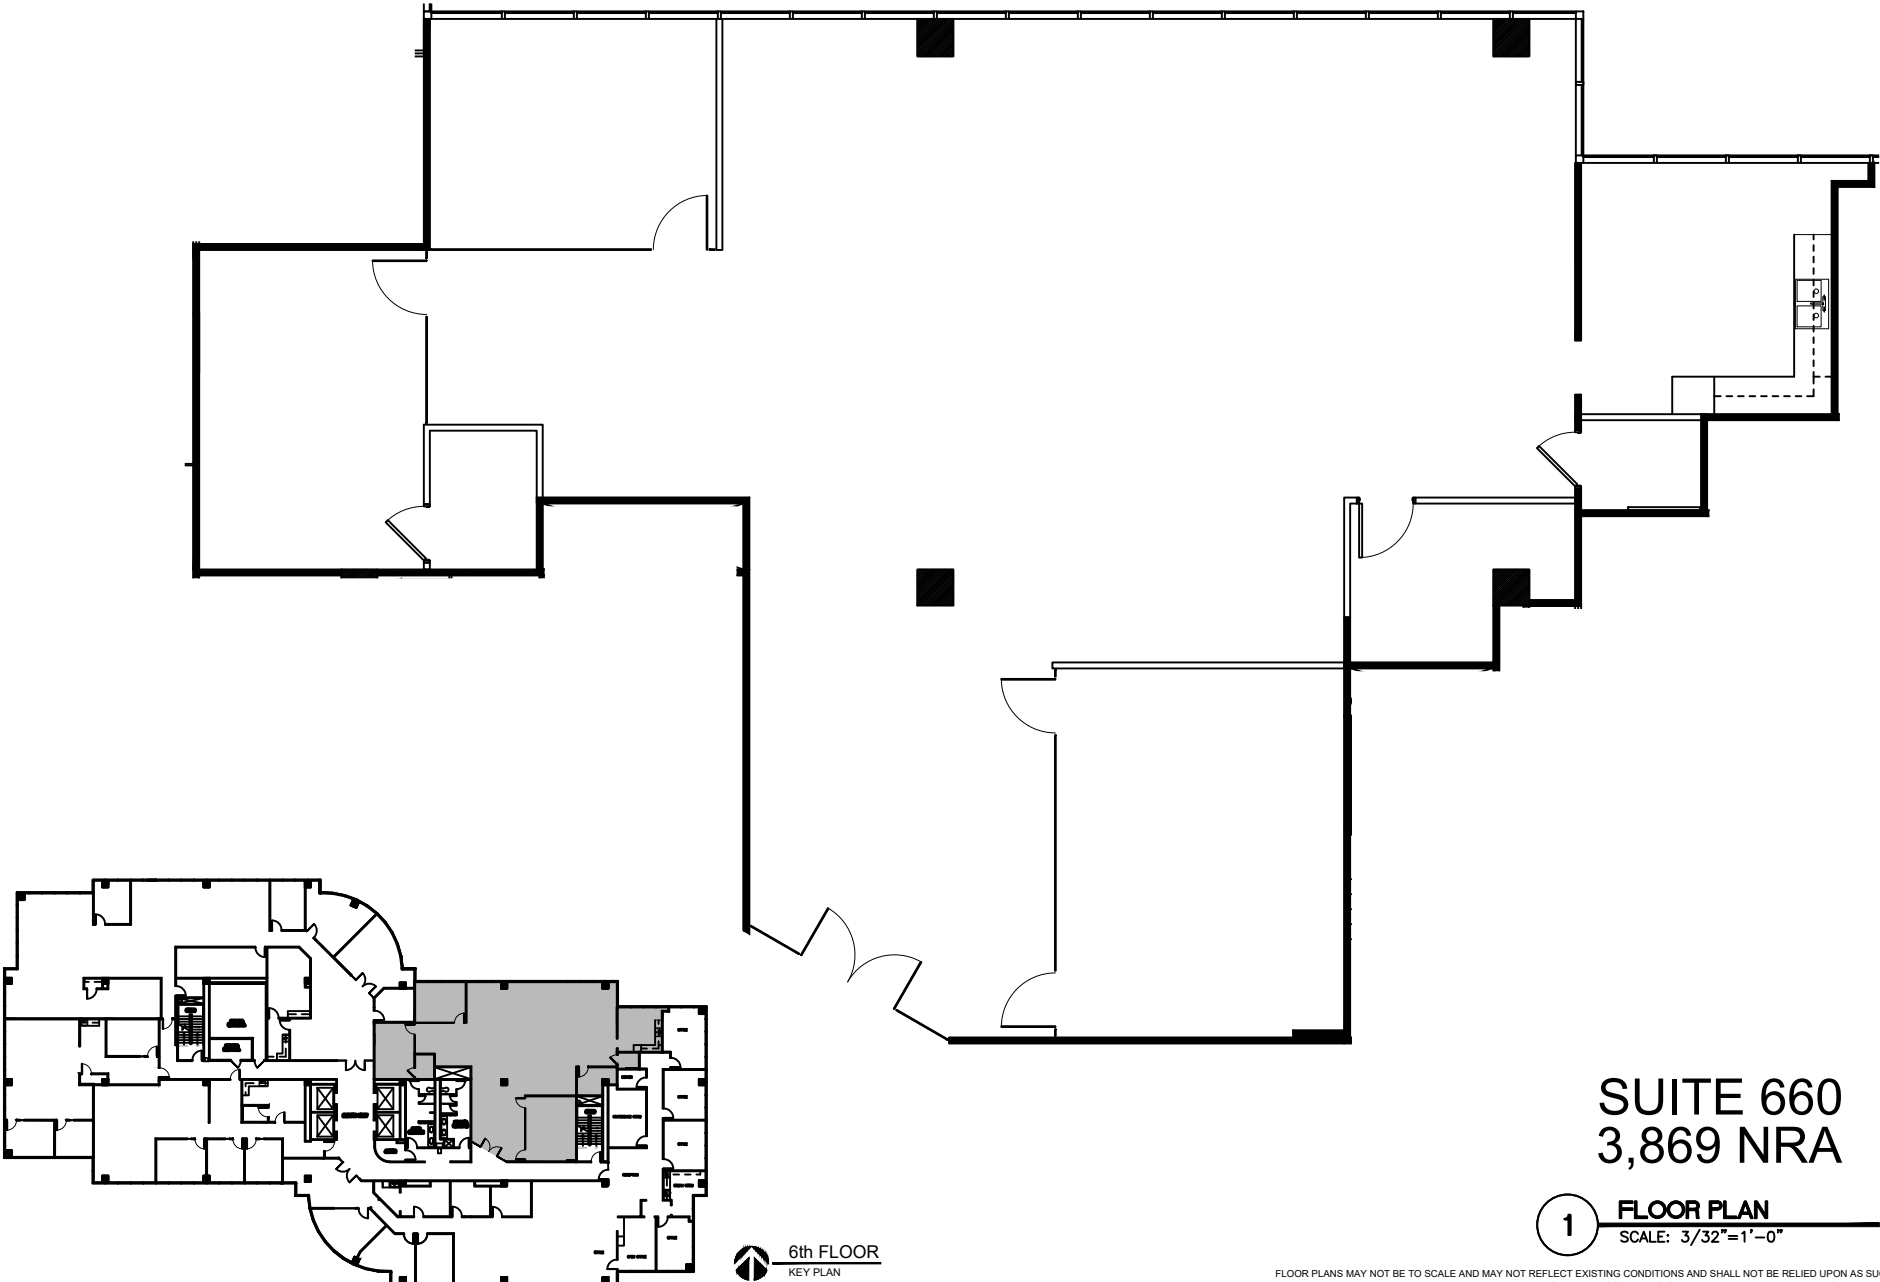

LEGEND		
EXISTING	NEW	DEMO
PARTITIONS		
NEW/RELOCATED DOOR		

ISSUE DATES	
NO.	DATE
1	02-26-2020
	REVISION
	REVIEW

NORTH CENTRAL PLAZA
12665 N. CENTRAL EXPWAY DALLAS, TX 75243
SUITE 660

SHEET TITLE
EXISTING PLAN

SHEET NUMBER
EX-1

SUITE 660
3,869 NRA

1 FLOOR PLAN
SCALE: 3/32"=1'-0"

6th FLOOR
KEY PLAN

FLOOR PLANS MAY NOT BE TO SCALE AND MAY NOT REFLECT EXISTING CONDITIONS AND SHALL NOT BE RELIED UPON AS SUCH THESE DRAWINGS ARE DESIGN INTENT AND ARE AN EXHIBIT TO THE LEASE