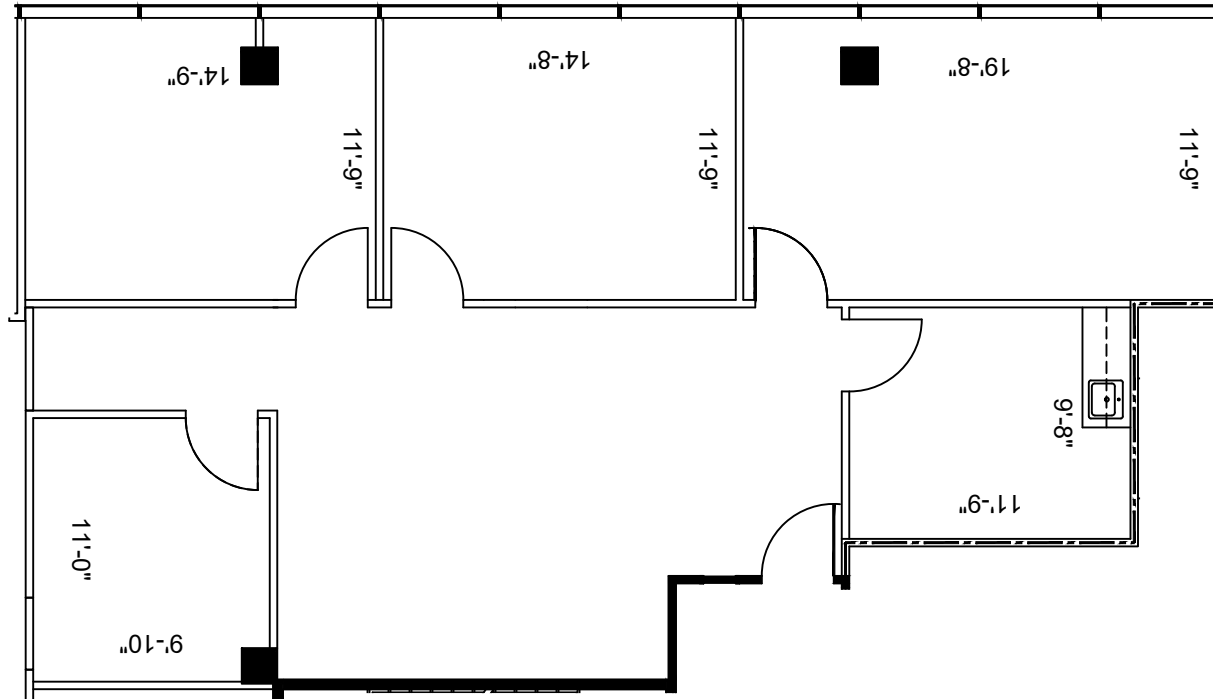

LEGEND

ISSUE DATES

03-09-2021	ISSUE
	REVIEW

616 FM 1960 WEST
616 FM 1960 HOUSTON, TX 77090
SUITE 310

SUITE 310
1,450 NRA

1 FLOOR PLAN
SCALE: 1/8"=1'-0"

SHEET TITLE
EXISTING PLAN

SHEET NUMBER
EX-1