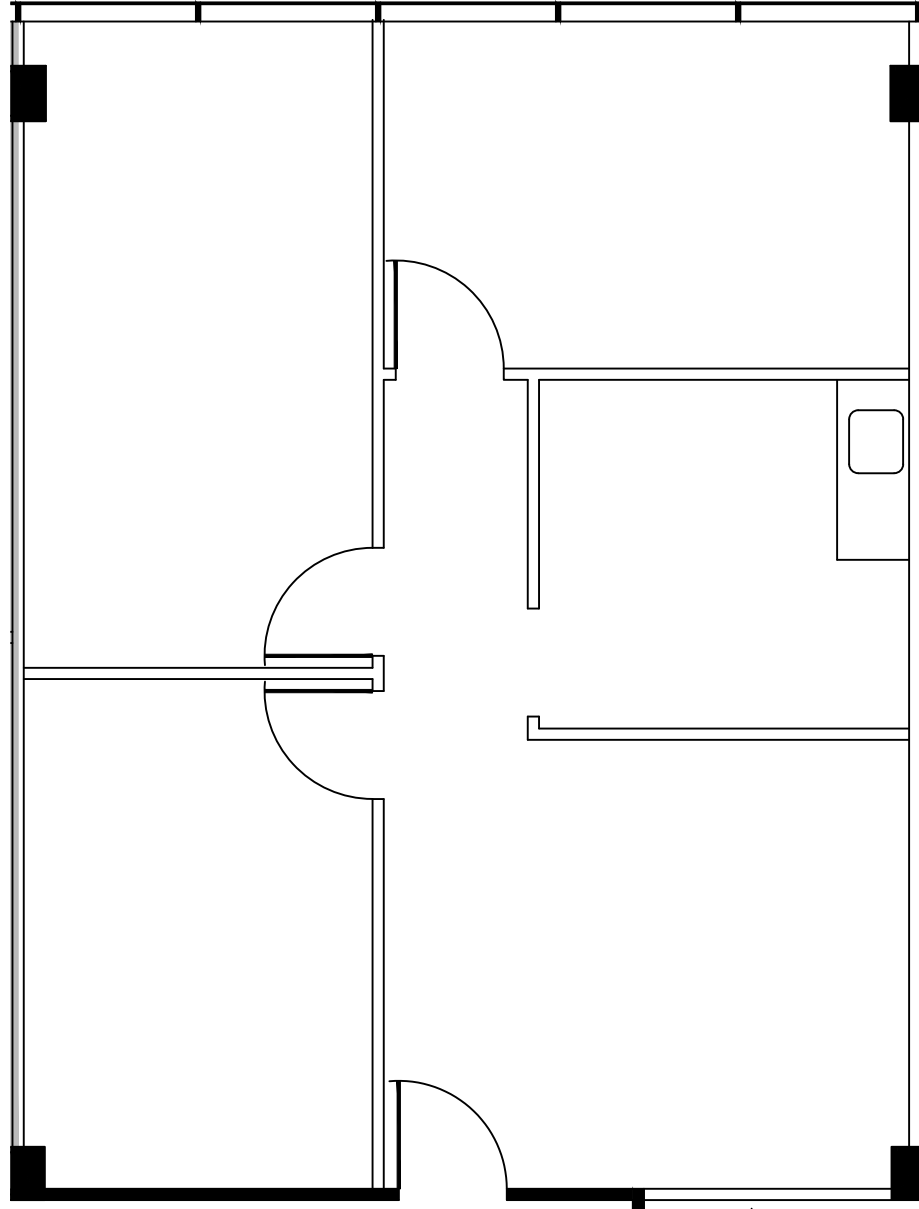

ISSUE DATES	
1	07-27-2020 ISSUE FOR REVIEW

616 FM 1960 WEST
616 FM 1960 HOUSTON, TX 77090
SUITE 330

SHEET TITLE
EXISTING PLAN

SHEET NUMBER
EX-1

**SUITE 330
952 NRA**

1 FLOOR PLAN
SCALE: 3/16"=1'-0"

FLOOR PLANS MAY NOT BE TO SCALE AND MAY NOT REFLECT EXISTING CONDITIONS AND SHALL NOT BE RELIED UPON AS SUCH THESE DRAWINGS ARE DESIGN INTENT AND ARE AN EXHIBIT TO THE LEASE