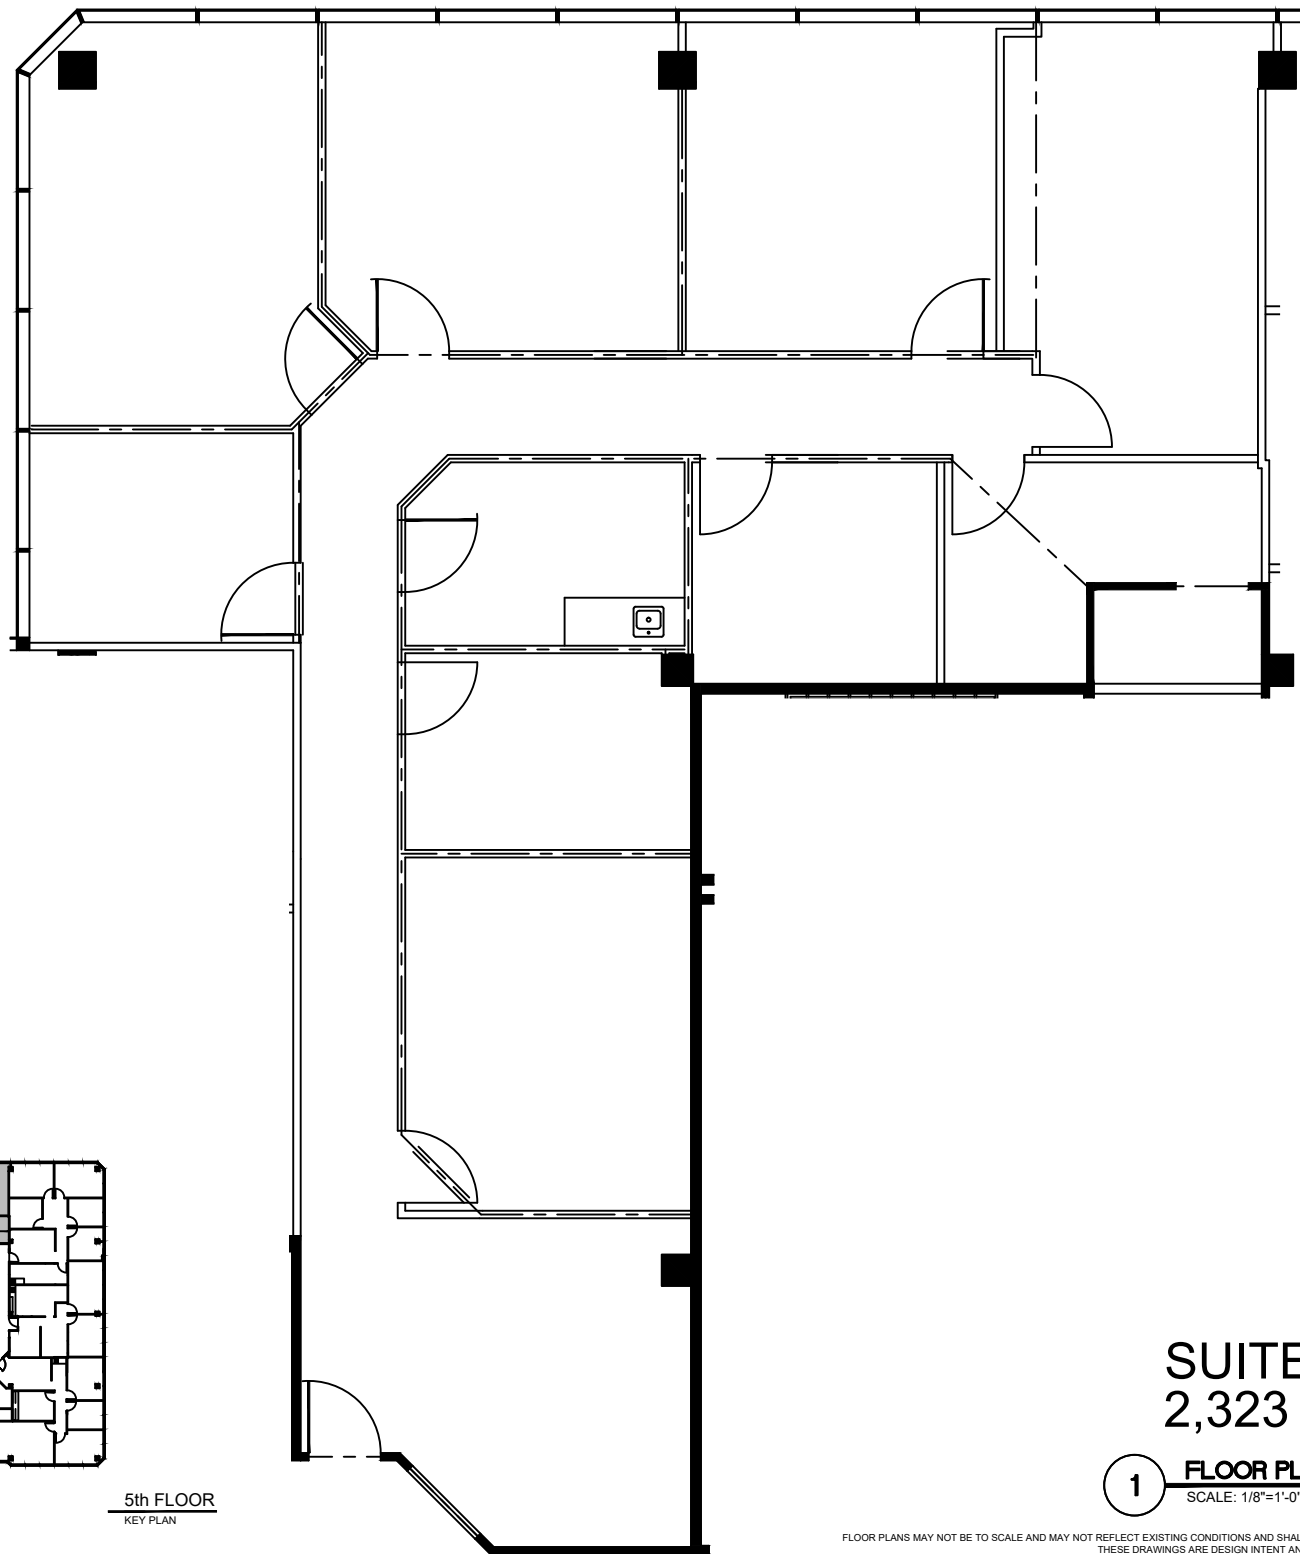

LEGEND

EXISTING	NEW	LOW	DEMO
WALLS			
NEW/RELOCATED DOOR			

ISSUE DATES

ISSUE	DATE	REVISION
1	04-25-2022	ISSUE FOR REVIEW

616 FM 1960 WEST
616 FM 1960 HOUSTON, TX 77090
SUITE 530

SHEET TITLE
EXISTING PLAN

SHEET NUMBER
EX-1

5th FLOOR
KEY PLAN

SUITE 530
2,323 NRA

1 FLOOR PLAN
SCALE: 1/8"=1'-0"