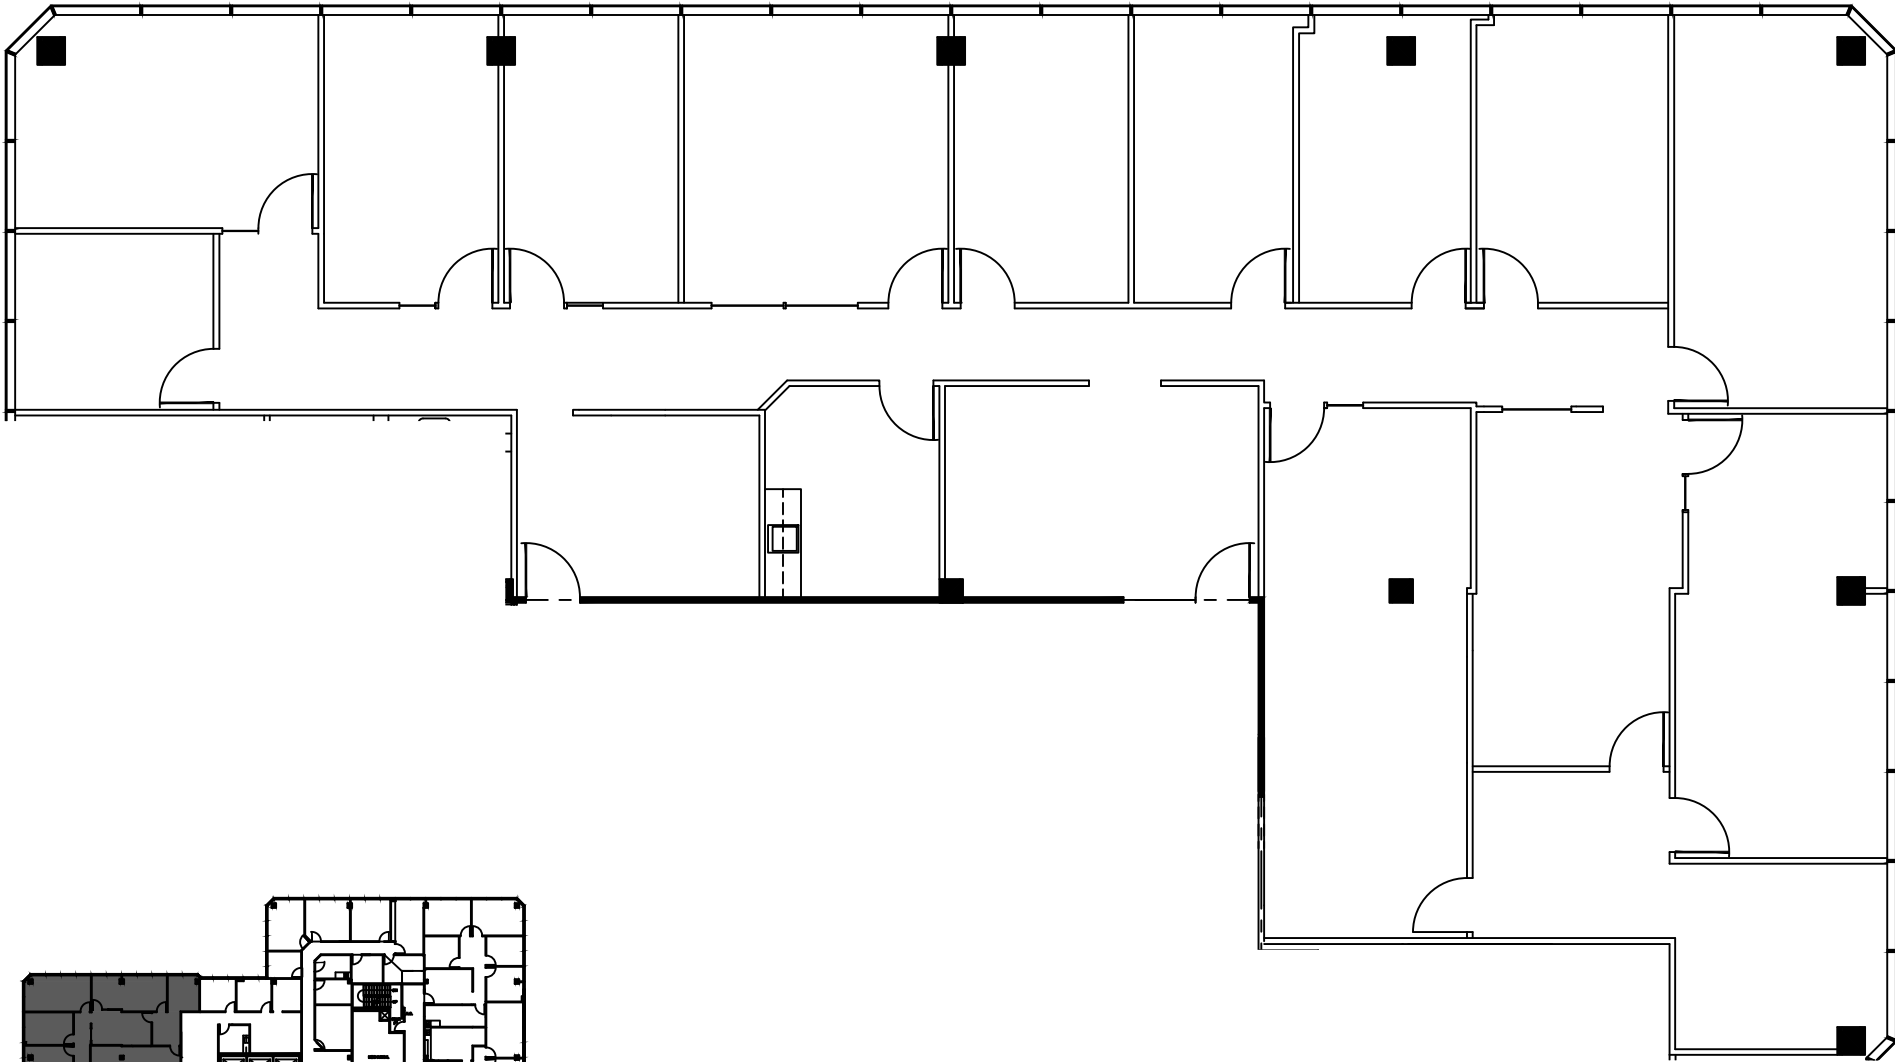

LEGEND	
EXISTING WALLS	NEW WALLS
NEW RELOCATED DOOR	NEW WIRE
LOW	DEMO

ISSUE DATES	
1	03-09-2021
	ISSUE REVIEW

616 FM 1960 WEST
616 FM 1960 HOUSTON, TX 77090
SUITE 575

SHEET TITLE
EXISTING PLAN

SHEET NUMBER
EX-1

5th FLOOR
KEY PLAN

1 SUITE 575
4,567 NRA
FLOOR PLAN
SCALE: 3/32"=1'-0"

FLOOR PLANS MAY NOT BE TO SCALE AND MAY NOT REFLECT EXISTING CONDITIONS AND SHALL NOT BE RELIED UPON AS SUCH THESE DRAWINGS ARE DESIGN INTENT AND ARE AN EXHIBIT TO THE LEASE