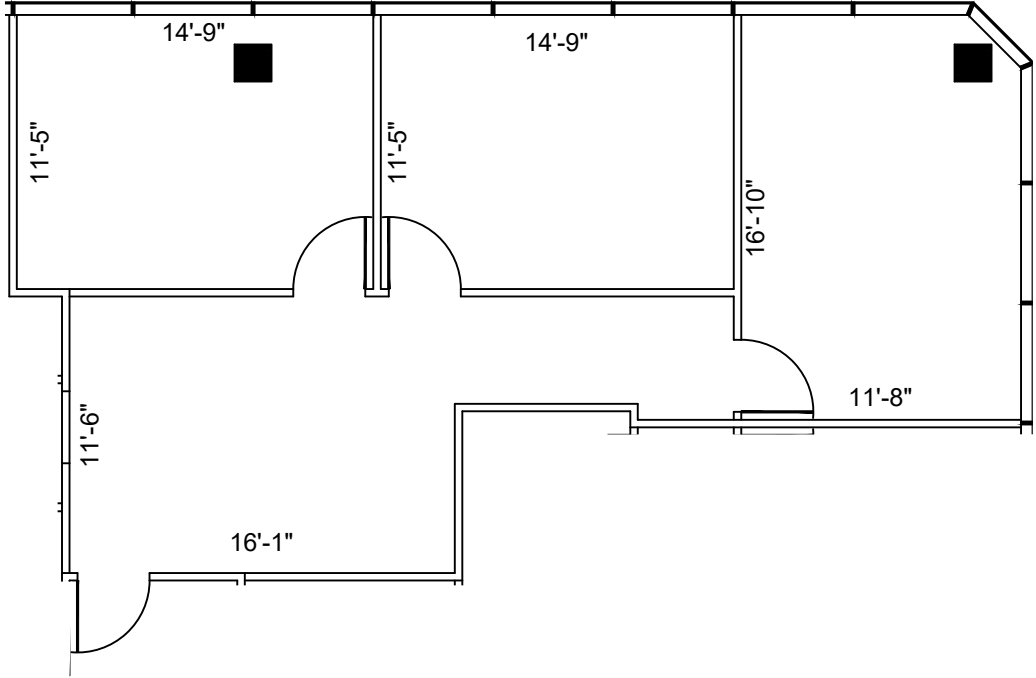

LEGEND	
EXISTING WALLS	NEW WALLS
EXISTING DOOR	NEW DOOR
EXISTING LOW DEMO	NEW LOW DEMO
NEW RELOCATED DOOR	N/A

ISSUE DATES	
1	10-19-2020
	LEADING REVIEW

616 FM 1960 WEST
616 FM 1960, HOUSTON, TX 77090
SUITE 620

SHEET TITLE
EXISTING FLOOR PLAN

SHEET NUMBER
EX-1

6th FLOOR
KEY PLAN

SUITE 620
1,038 NRA
1 FLOOR PLAN
SCALE: 1/8"=1'-0"

FLOOR PLANS MAY NOT BE TO SCALE AND MAY NOT REFLECT EXISTING CONDITIONS AND SHALL NOT BE RELIED UPON AS SUCH THESE DRAWINGS ARE DESIGN INTENT AND ARE AN EXHIBIT TO THE LEASE