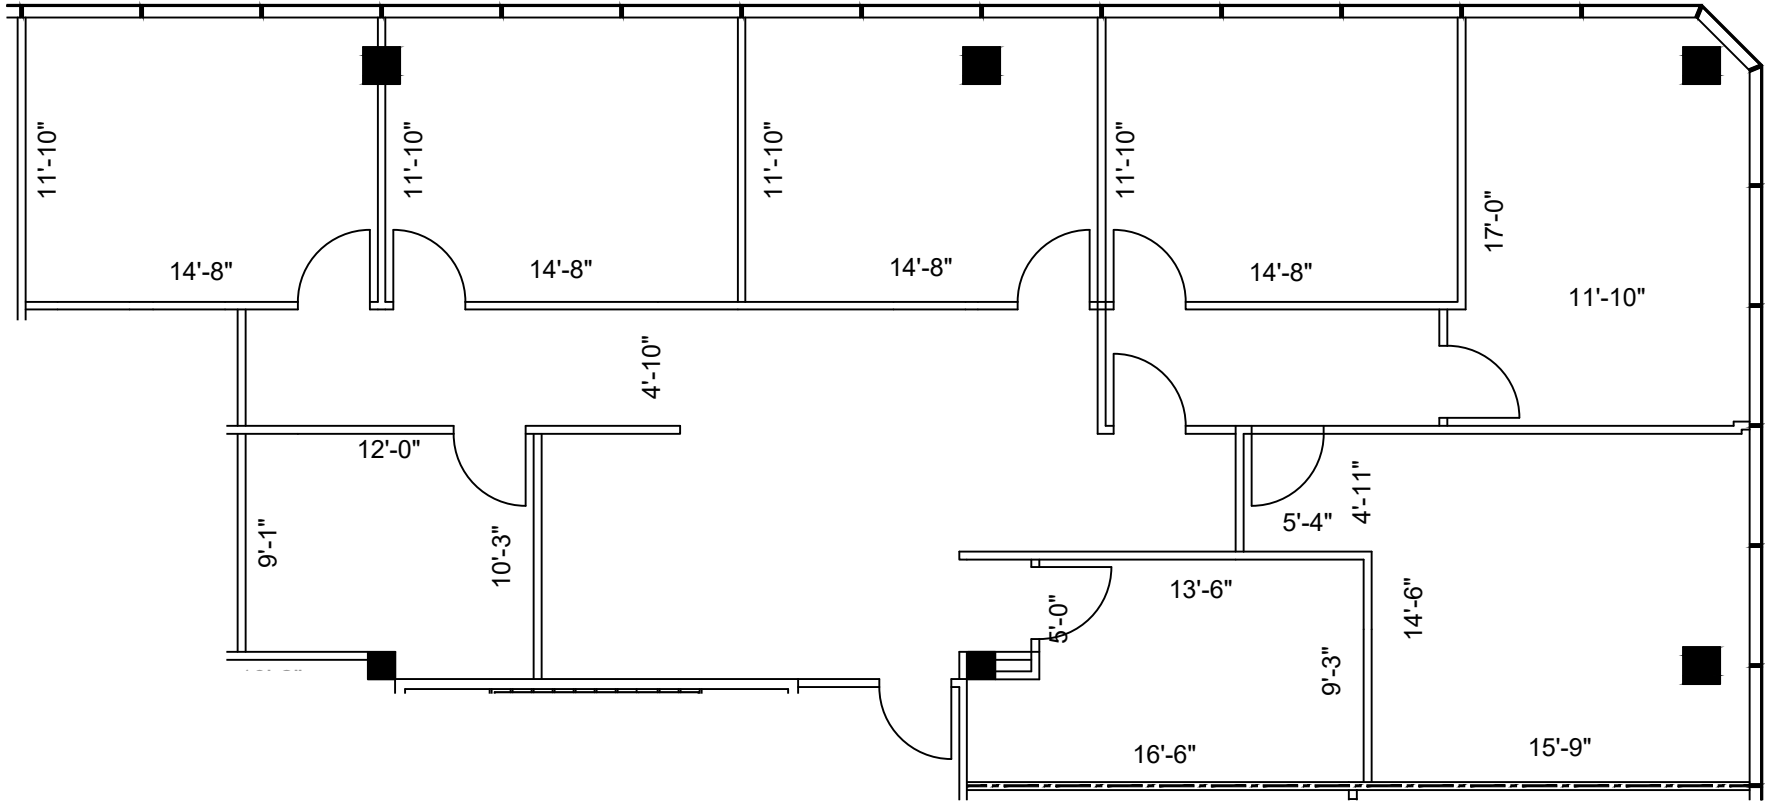

ISSUE DATES

NO.	DATE	REVISION
1	03-09-2021	LEASING REVIEW

616 FM 1960 WEST
616 FM 1960 HOUSTON, TX 77090
SUITE 770

SHEET TITLE
EXISTING
PLAN

SHEET NUMBER
EX-1

SUITE 770 2,346 NRA

FLOOR PLAN

SCALE: 1/8"=1'-0"

FLOOR PLANS MAY NOT BE TO SCALE AND MAY NOT REFLECT EXISTING CONDITIONS AND SHALL NOT BE RELIED UPON AS SUCH THESE DRAWINGS ARE DESIGN INTENT AND ARE AN EXHIBIT TO THE LEASE