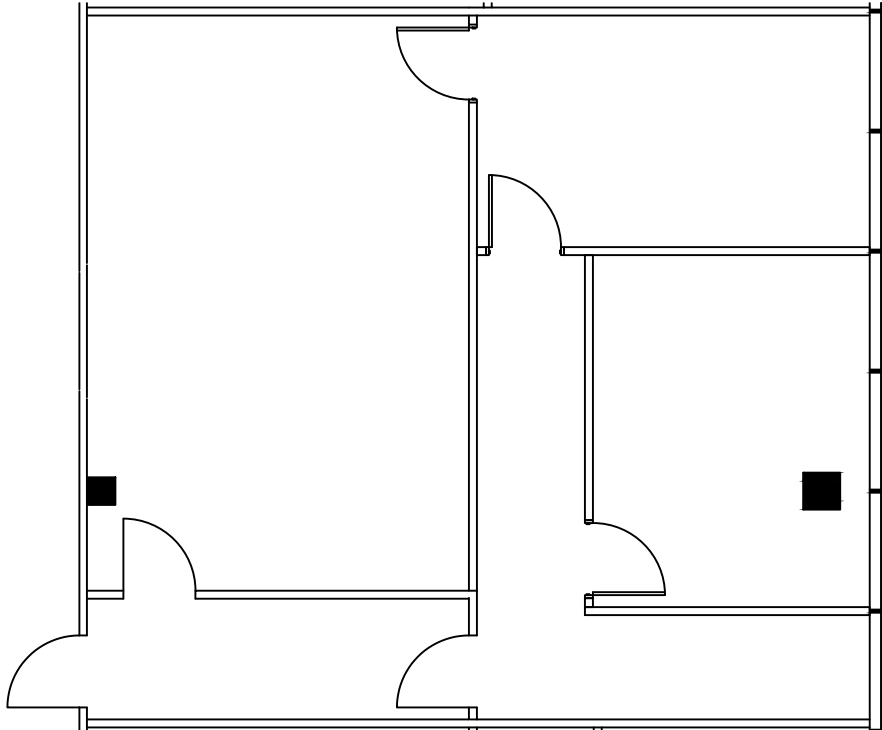

LEGEND

ISSUE DATES

1	03-09-2021	ISSUE REVIEW

616 FM 1960 WEST
616 FM 1960 HOUSTON, TX 77090
SUITE 775

SHEET TITLE
EXISTING PLAN

SHEET NUMBER

EX-1

7th FLOOR
KEY PLAN

1 SUITE 775
1,134 NRA
FLOOR PLAN
SCALE: 1/8"=1'-0"