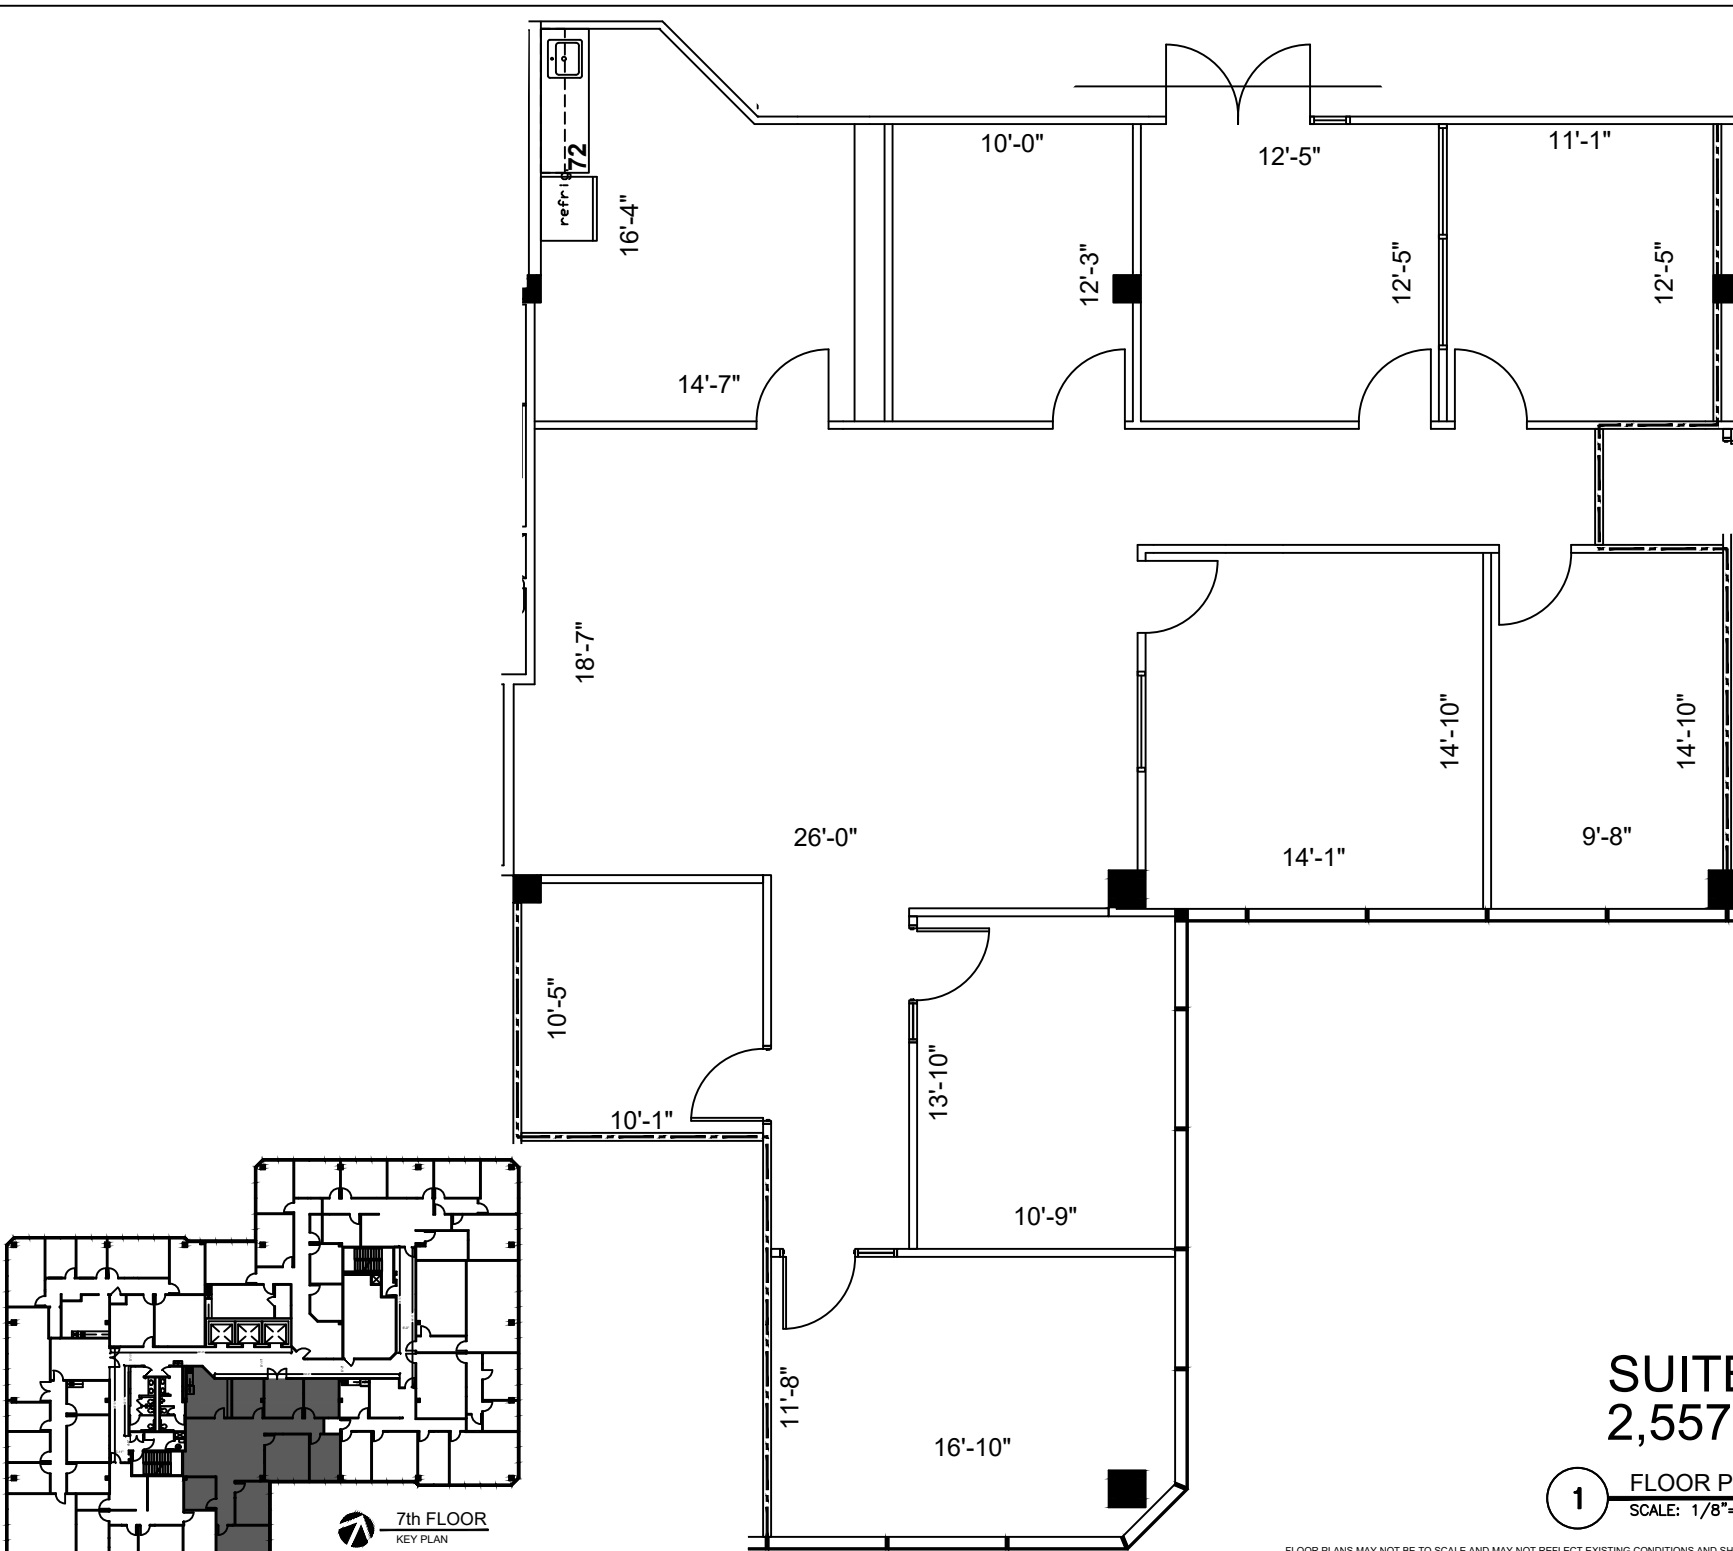

LEGEND

EXISTING WALLS	NEW WALLS	NEW RELOCATED DOOR	LOW DEMO	DEMOS

ISSUE DATES

DATE	DESCRIPTION
09-22-2021	ISSUE FOR REVIEW

616 FM 1960 WEST
616 FM 1960 HOUSTON, TX 77090
SUITE 700

SHEET TITLE
EXISTING PLAN

SHEET NUMBER
EX-1

SUITE 700
2,557 NRA

1 FLOOR PLAN
SCALE: 1/8"=1'-0"