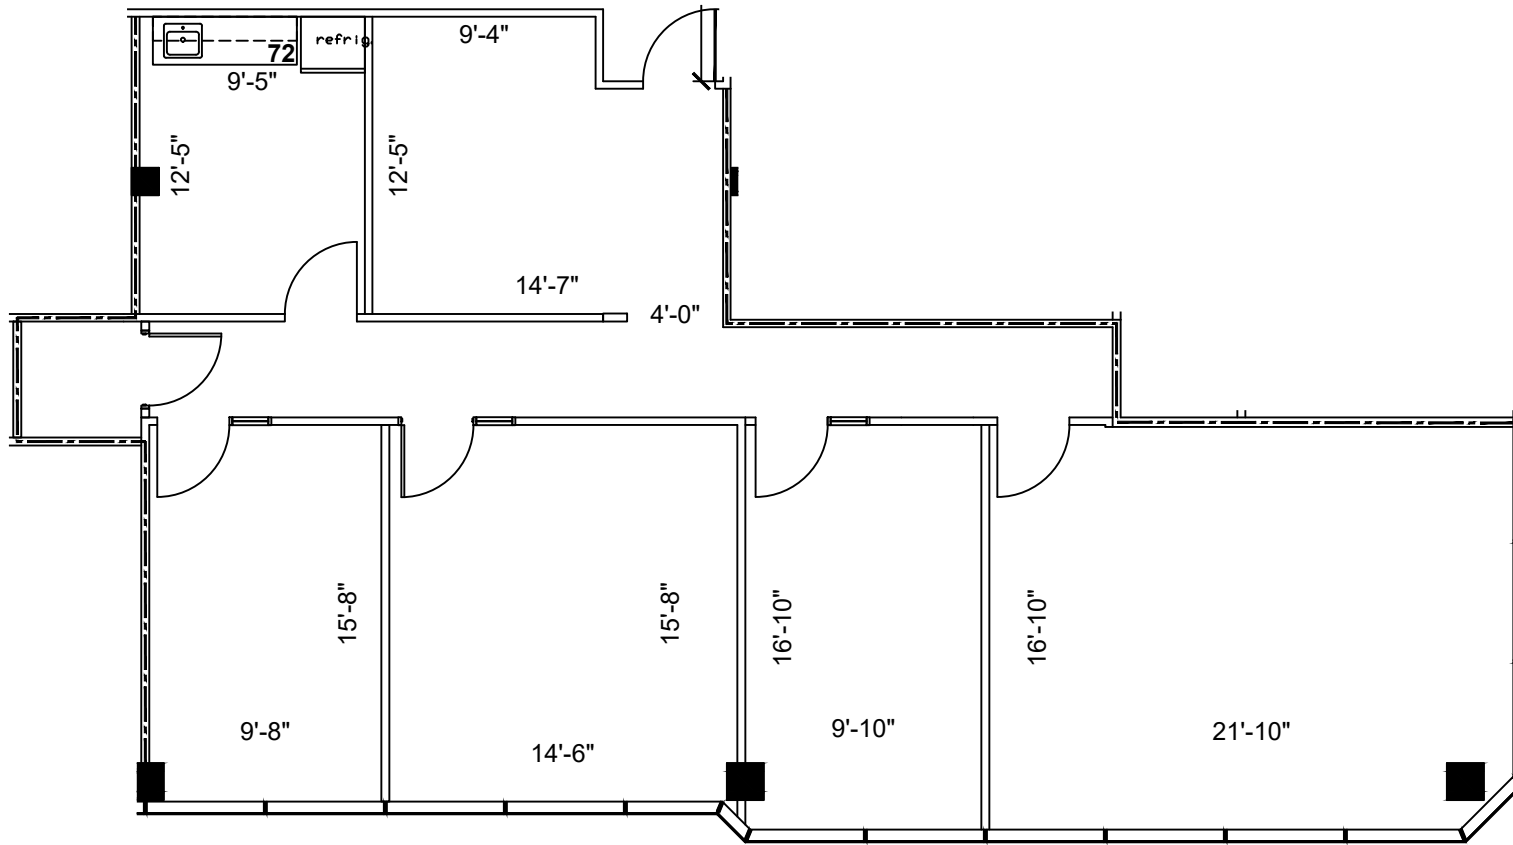

LEGEND

EXISTING WALLS	NEW WALLS	NEW RELOCATED DOOR	LOW DEMO

ISSUE DATES

1	09-22-2021	ISSUE
		REVIEW

616 FM 1960 WEST
616 FM 1960 HOUSTON, TX 77090
SUITE 790

SHEET TITLE
EXISTING PLAN

SHEET NUMBER
EX-1

SUITE 790
1,714 NRA

1 FLOOR PLAN
SCALE: 1/8"=1'-0"