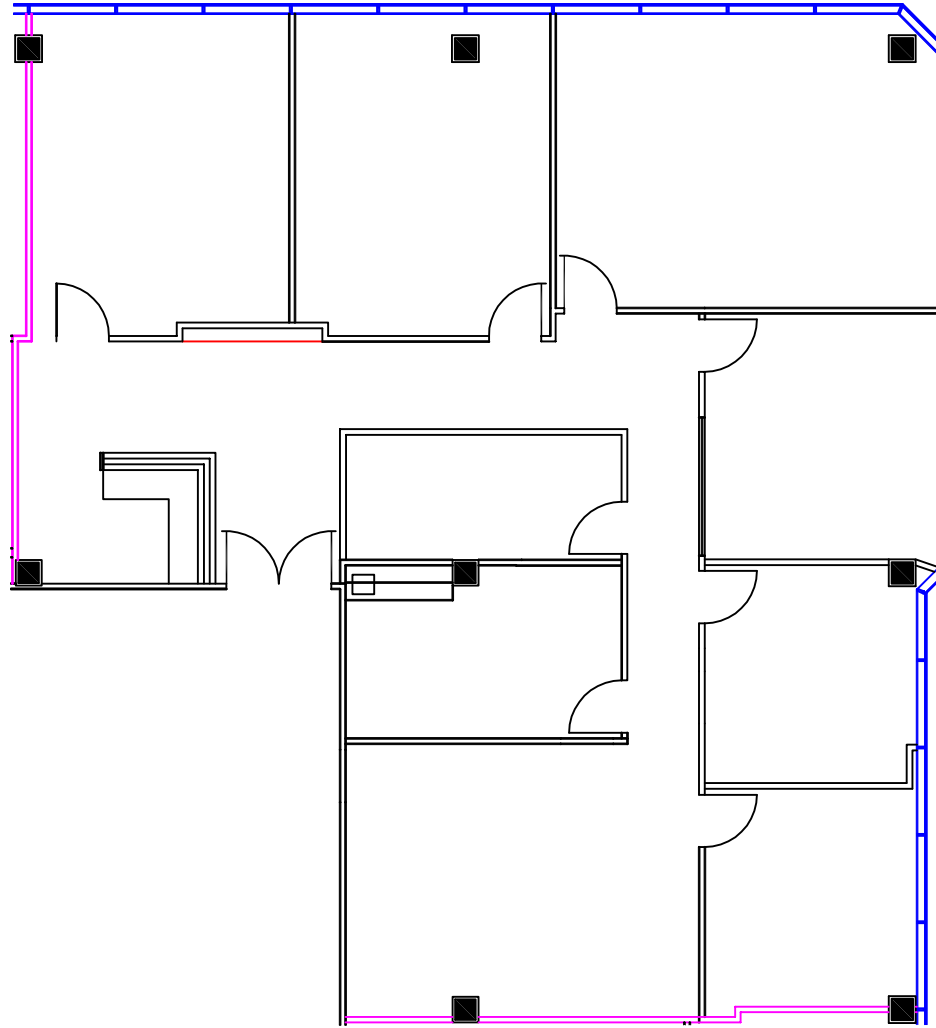

**616 FM 1960**  
616 FM 1960 WEST  
HOUSTON, TEXAS

SUITE 380  
2,979 NRA  
05/17/13

HARTMAN MANAGEMENT

2909 HILLCROFT  
SUITE 420  
HOUSTON, TX 77057