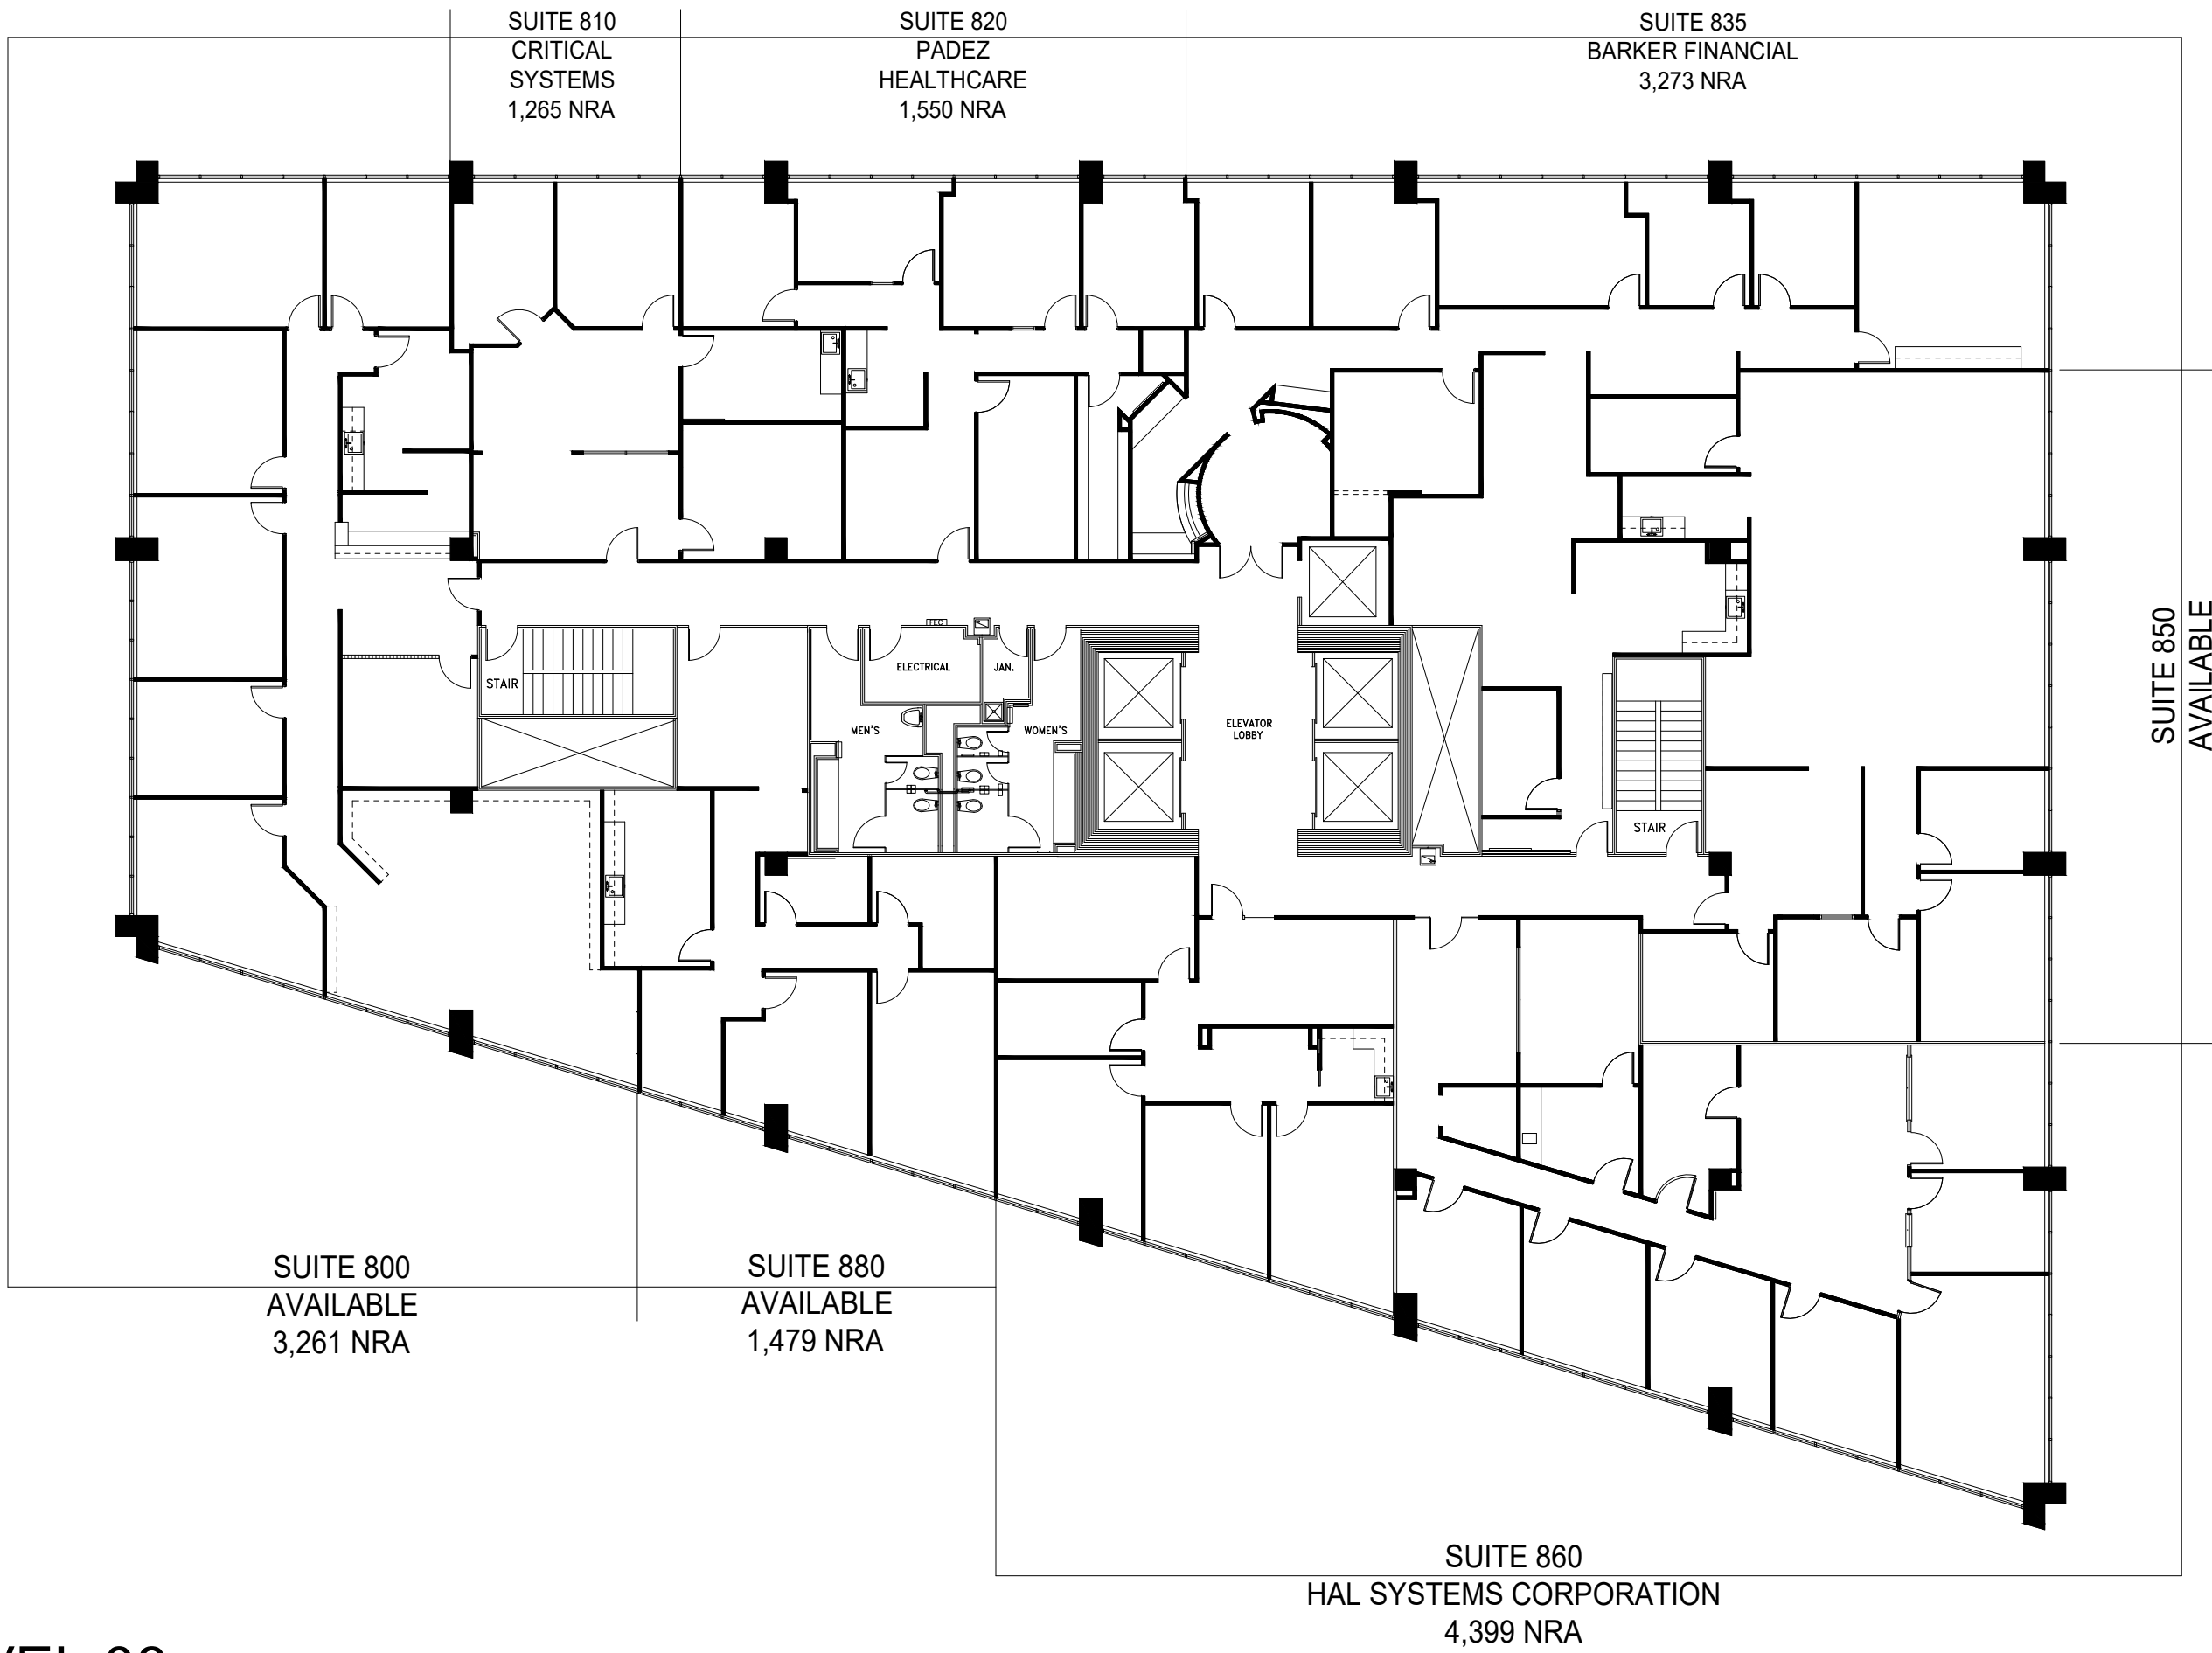

LEGEND

EXISTING	NEW	LOW	DEMO
WALLS:			
NEW/RELOCATED DOOR	NR		

ISSUE DATES

NO.	DATE	REVISION
1	05-27-21	LEASING REVIEW

GATEWAY TOWER
 8111 LBJ FREEWAY
 DALLAS, TX 75251
 LEVEL 08

PROJECT:	692- GATEWAY TOWER
PLOT SCALE:	1/16"=1'-0"
CHECKED BY:	AE
DRAWN BY:	AE
FILE NAME:	692- GATEWAY TOWER

SHEET TITLE
EXISTING PLAN

SHEET NUMBER
EX-1

 **LEVEL 08**

1 FLOOR PLAN
 SCALE: 1/16"=1'-0"

FLOOR PLANS MAY NOT BE TO SCALE AND MAY NOT REFLECT EXISTING CONDITIONS AND SHALL NOT BE RELIED UPON AS SUCH. THESE DRAWINGS ARE DESIGN INTENT AND ARE AN EXHIBIT TO THE LEASE.