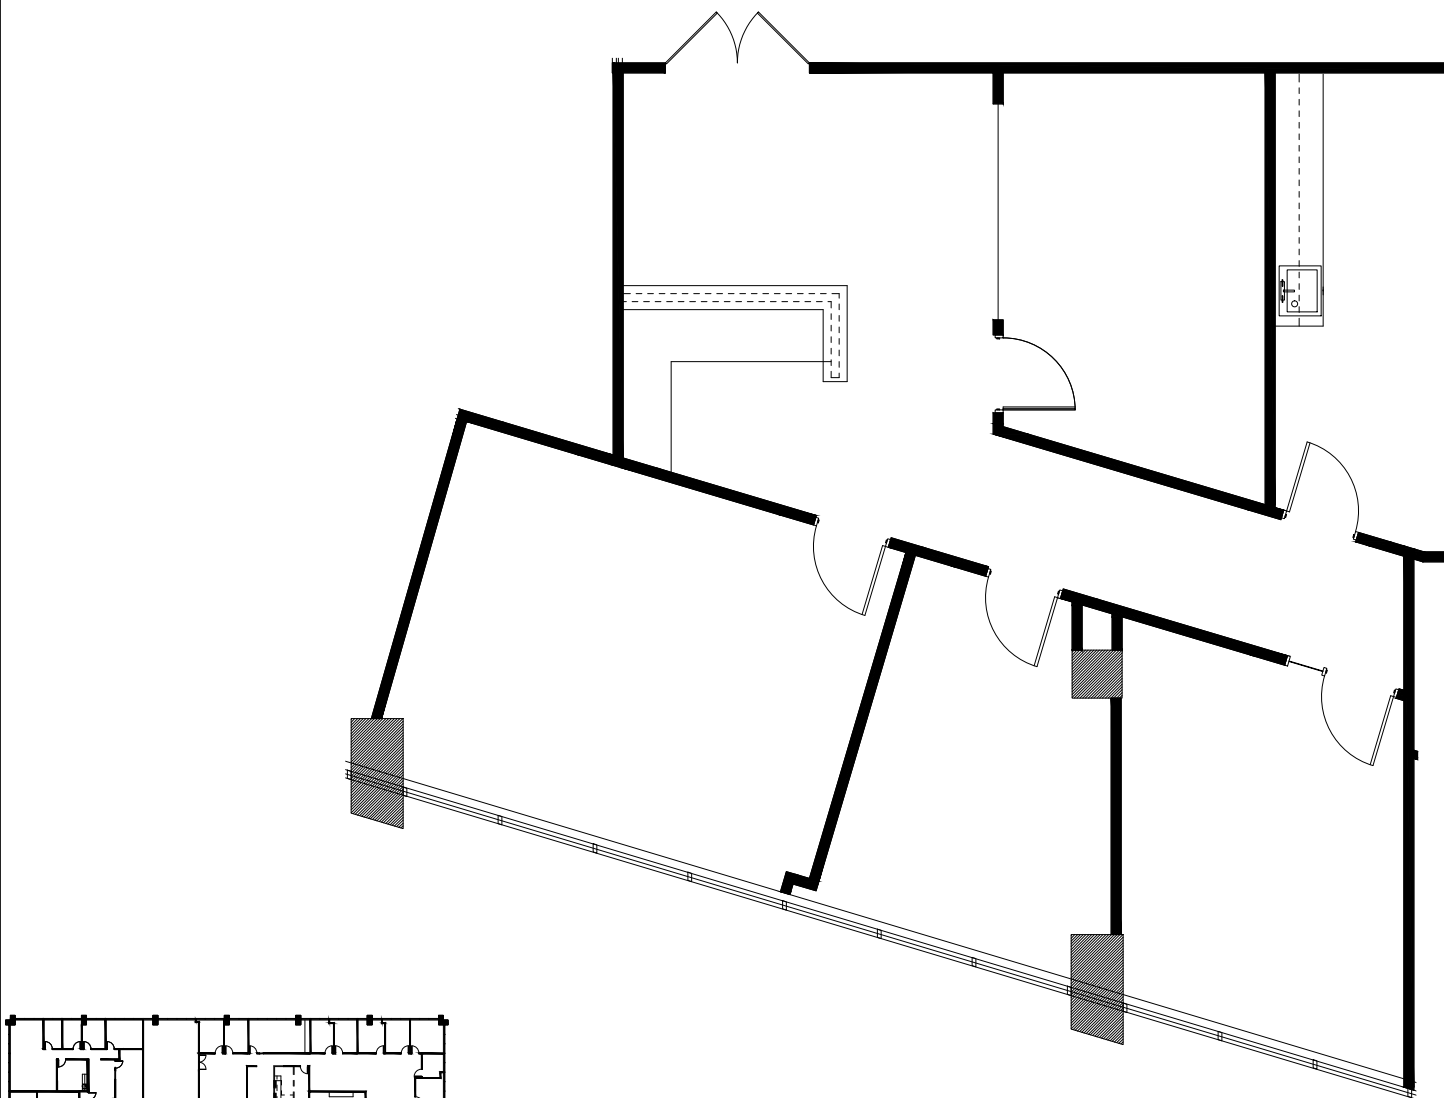

LEGEND		
EXISTING	NEW	DEMO
PARTITIONS		
NEW/RELOCATED DOOR		

ISSUE DATES		
NO.	DATE	REVISION
1	1-10-22	LEASING REVIEW

GATEWAY TOWER
8111 LBJ FREEWAY
DALLAS, TX 75251
SUITE 400

SHEET TITLE
EXISTING FLOOR PLAN

SHEET NUMBER
EX-1

NORTH

4th FLOOR
KEY PLAN

SUITE 400
1,626 NRA

1 FLOOR PLAN
SCALE: 1/8"=1'-0"