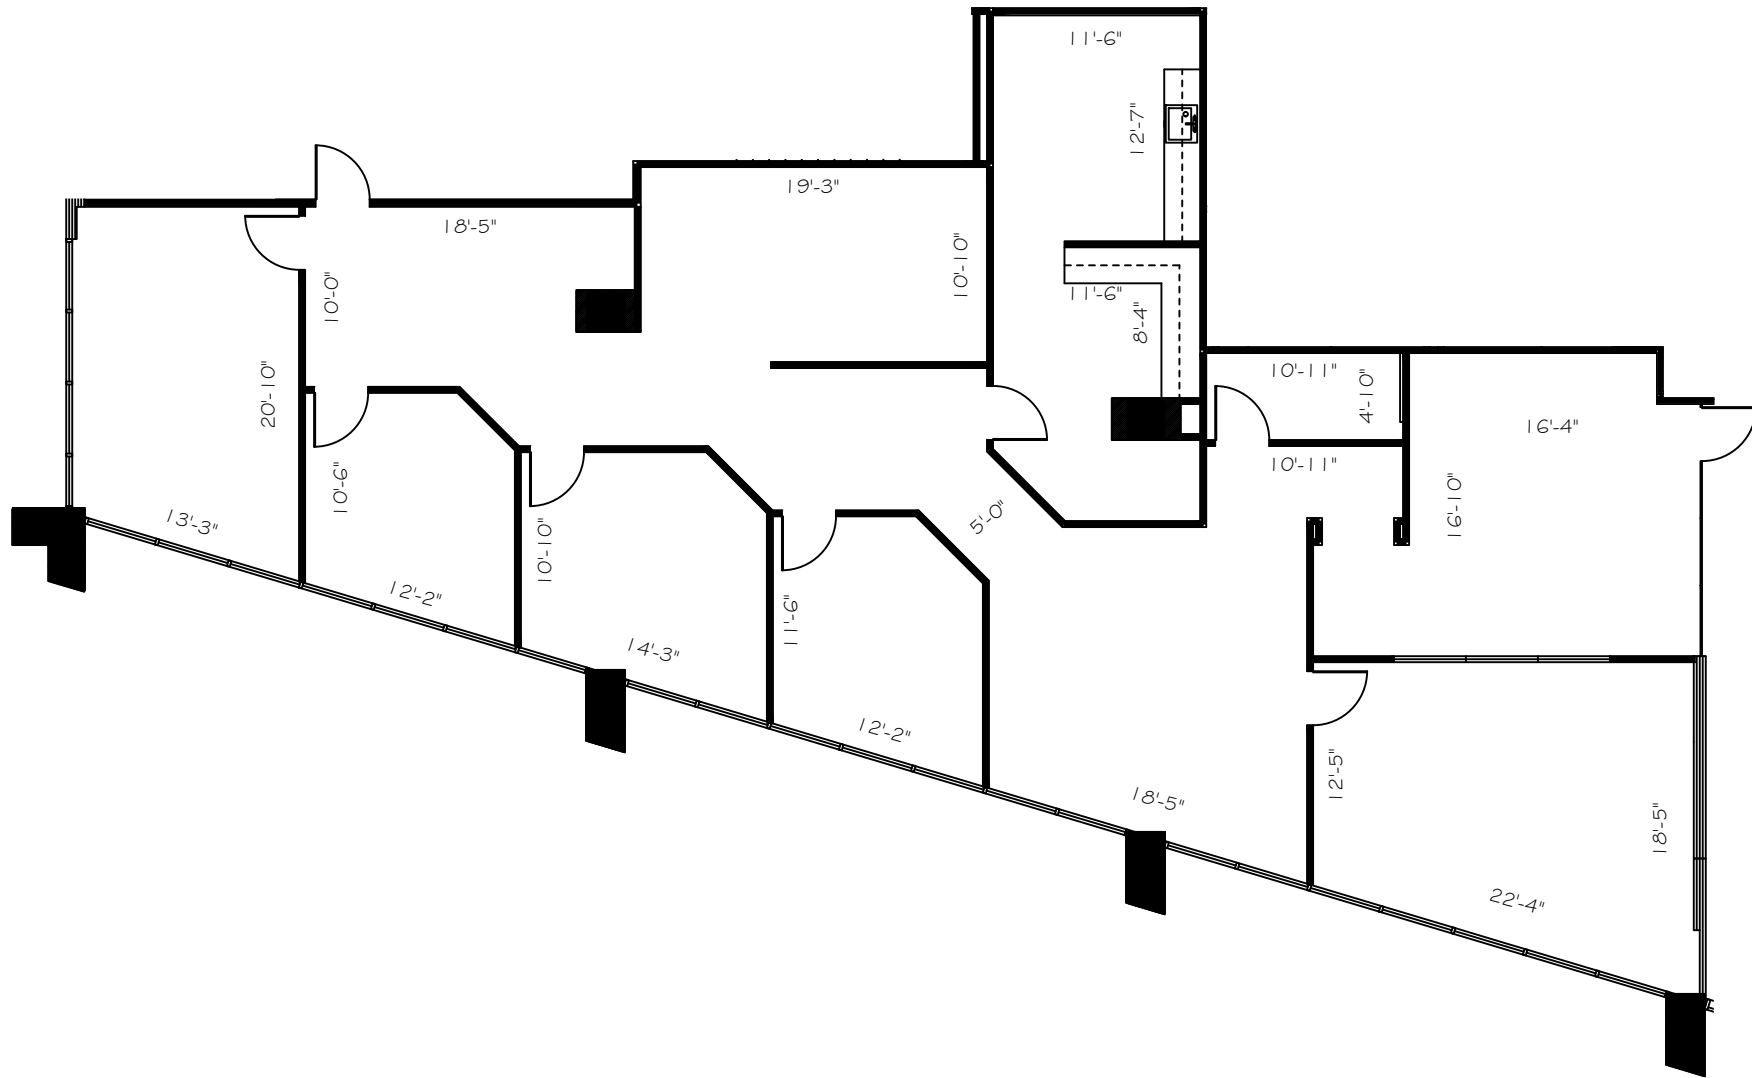

LEGEND

EXISTING	NEW	DEMO
PARTITIONS		
NEWRELOCATED DOOR		

ISSUE DATES

1	02-18-2020	ISSUING REVIEW

GATEWAY TOWER
8111 LBJ FREEWAY #130
DALLAS, TX 75251
SUITE 110

SHEET TITLE
EXISTING PLAN

SHEET NUMBER

EX-1

NORTH

1st FLOOR
KEY PLAN

1 FLOOR PLAN
SCALE: 1/8"=1'-0"