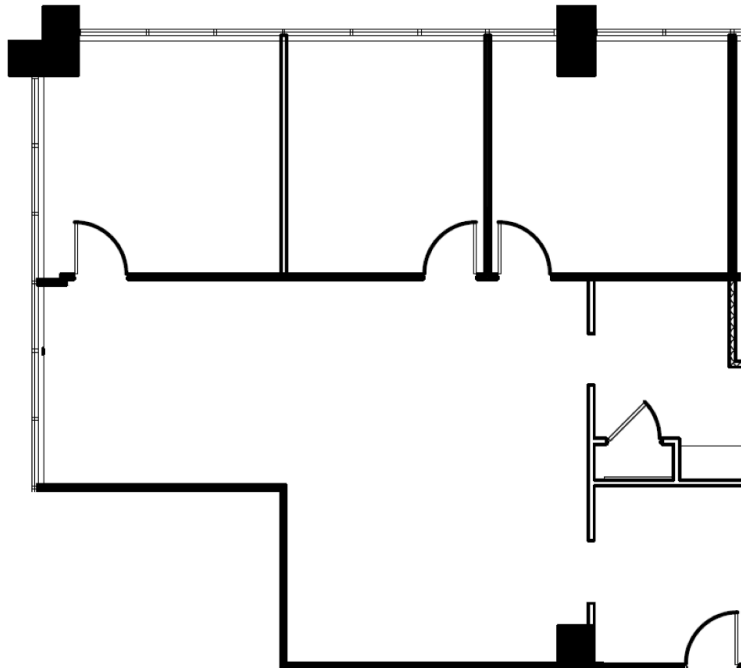

# Gateway Tower

8111 LBJ Freeway, Dallas, TX

## Suite 1330

Approximately 1,868 Rentable Square Feet