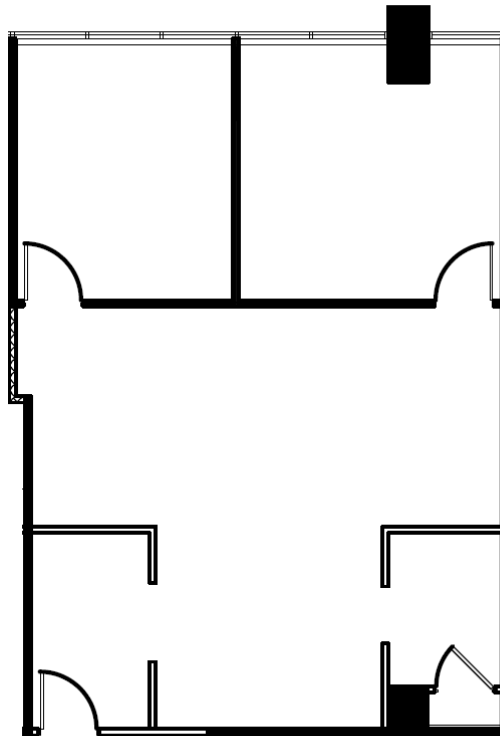

HARTMAN

Gateway Tower

8111 LBJ Freeway, Dallas, TX

Suite 1335

Approximately 1,305 Rentable Square Feet

SPACE AVAILABLE

For more lease information contact us:

972-788-4988