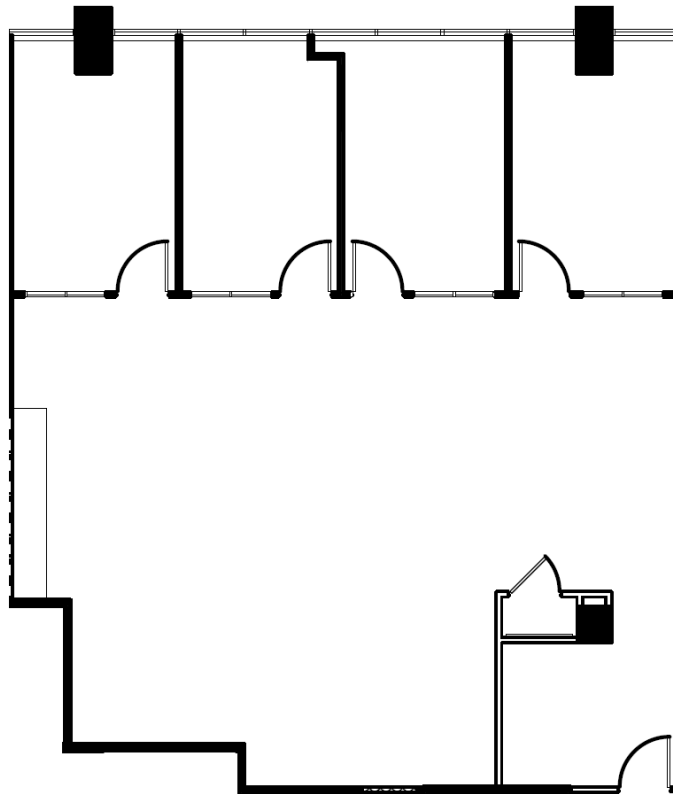

HARTMAN

Gateway Tower

8111 LBJ Freeway, Dallas, TX

Suite 1350

Approximately 2,538 Rentable Square Feet

SPACE AVAILABLE

For more lease information contact us:

972-788-4988