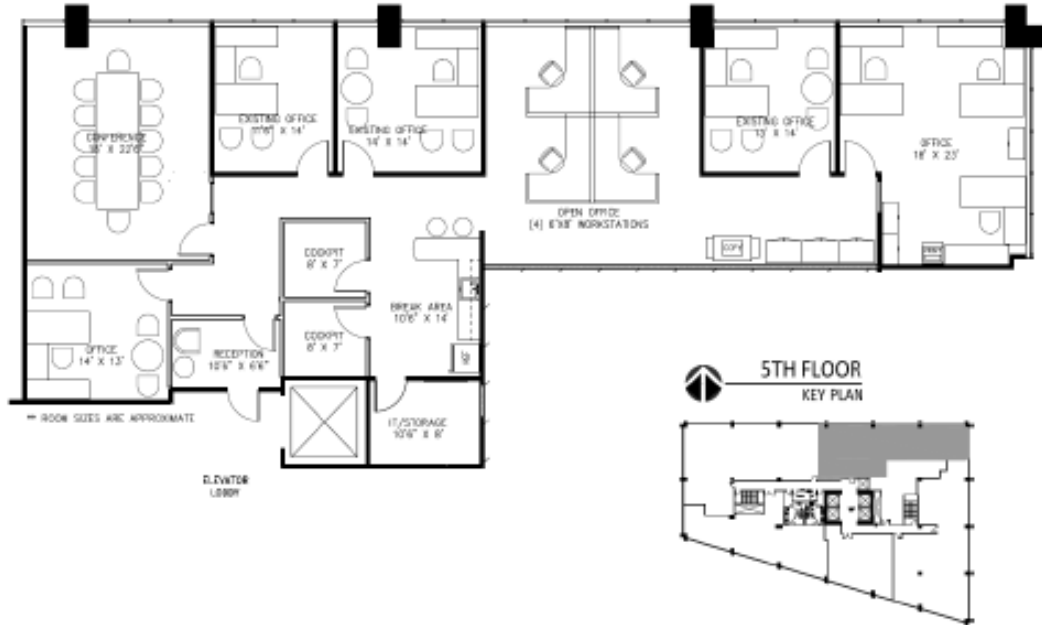

# Gateway Tower

8111 LBJ Freeway, Dallas, TX

## Suite 555

Approximately 3,269 Rentable Square Feet