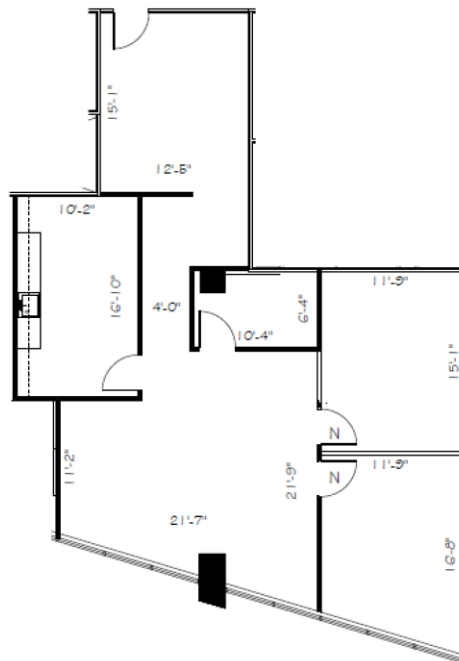

## Suite 880

Approximately 1,479 Rentable Square Feet