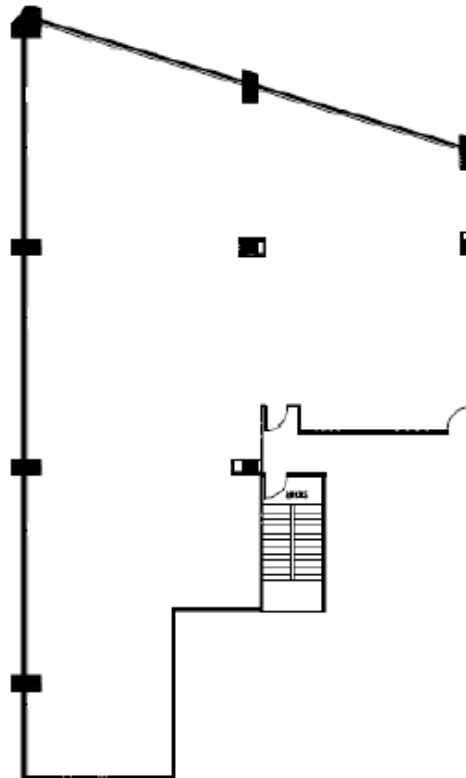

HARTMAN

Gateway Tower

8111 LBJ Freeway, Dallas, TX

Suite 275

Approximately 4,995 Rentable Square Feet

SPACE AVAILABLE

For more lease information contact us:

972-788-4988