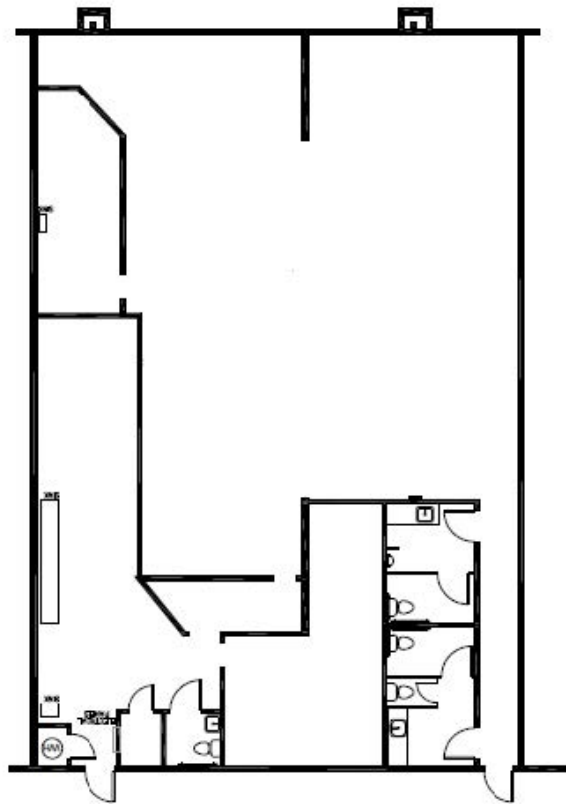

HARTMAN

Prestonwood Park

6505-6509 West Park Blvd, Plano, TX

Suite 435

Approximately 3,618 Rentable Square Feet

SPACE AVAILABLE

For more lease information contact us:

972-788-4988