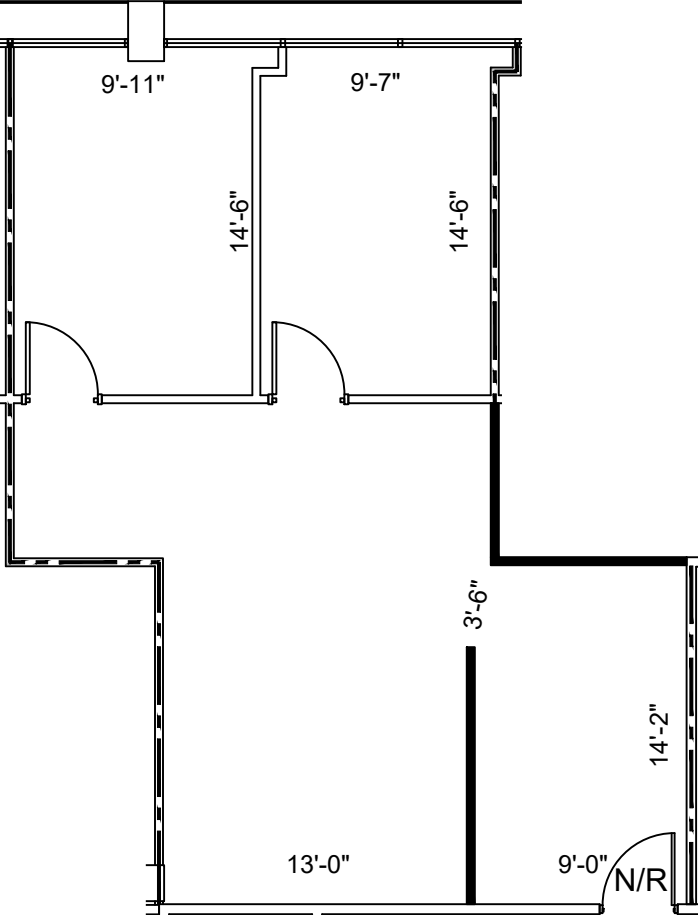

SUITE S-110
886 NRA

1 FLOOR PLAN
SCALE: 1/8"=1'-0"