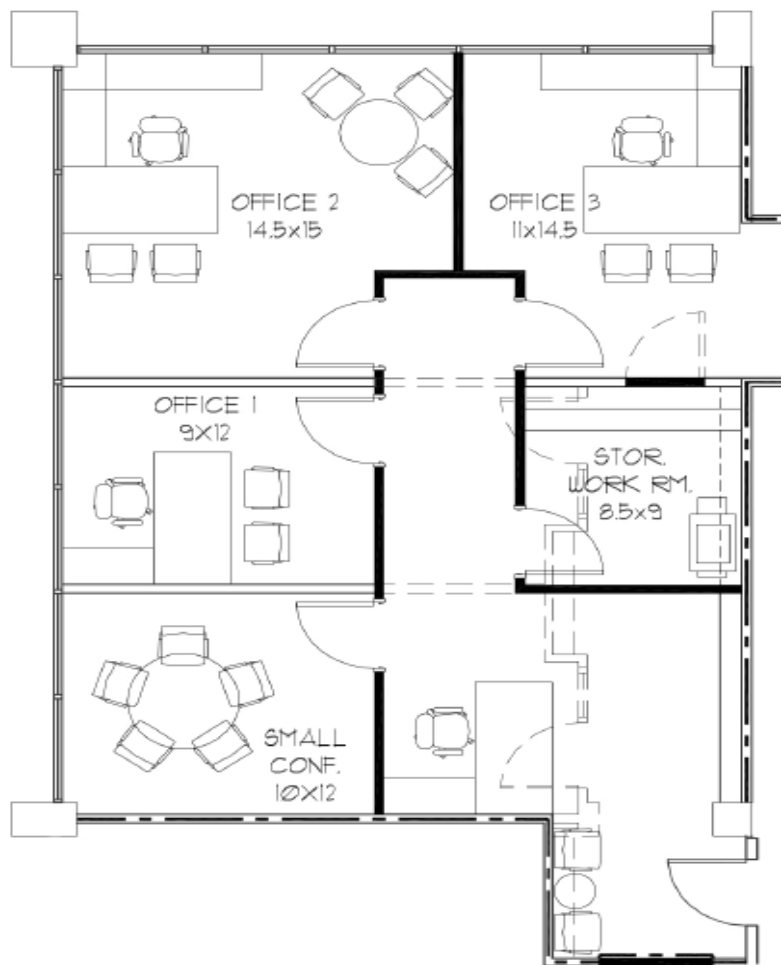

HARTMAN

Energy Plaza I & II

8610 & 8620 North New Braunfels

Suite # N102

Approximately 1136 Rentable Square Feet

SPACE AVAILABLE

For more lease information contact us:

210-714-5548