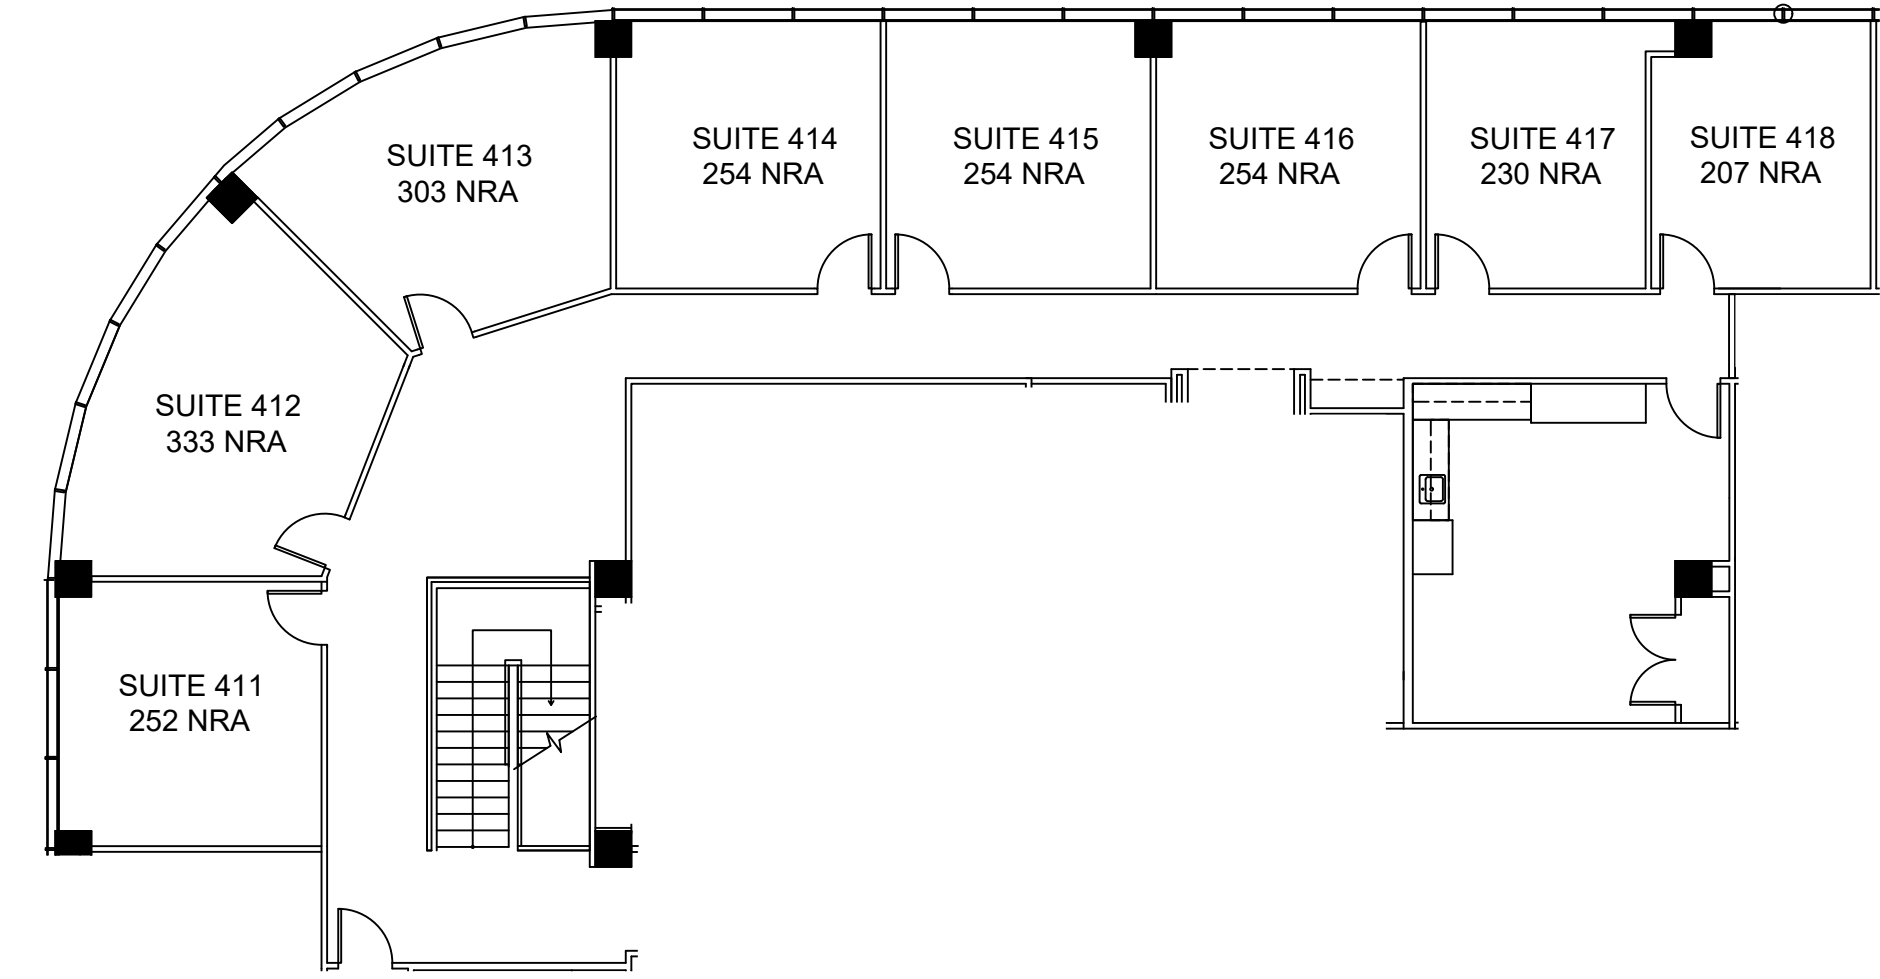

LEGEND

ISSUE DATES

1	03-22-2021	ISSUE REVIEW

400 NORTH BELT
400 NORTH SAM HOUSTON PKWY EAST
HOUSTON, TX 77060
EXECUTIVE SUITES

SHEET TITLE
EXISTING PLAN

SHEET NUMBER
EX-1

NORTH
4th FLOOR
KEY PLAN

EXECUTIVE SUITES

1 FLOOR PLAN
SCALE: 3/32"=1'-0"

FLOOR PLANS MAY NOT BE TO SCALE AND MAY NOT REFLECT EXISTING CONDITIONS AND SHALL NOT BE RELIED UPON AS SUCH THESE DRAWINGS ARE DESIGN INTENT AND ARE AN EXHIBIT TO THE LEASE