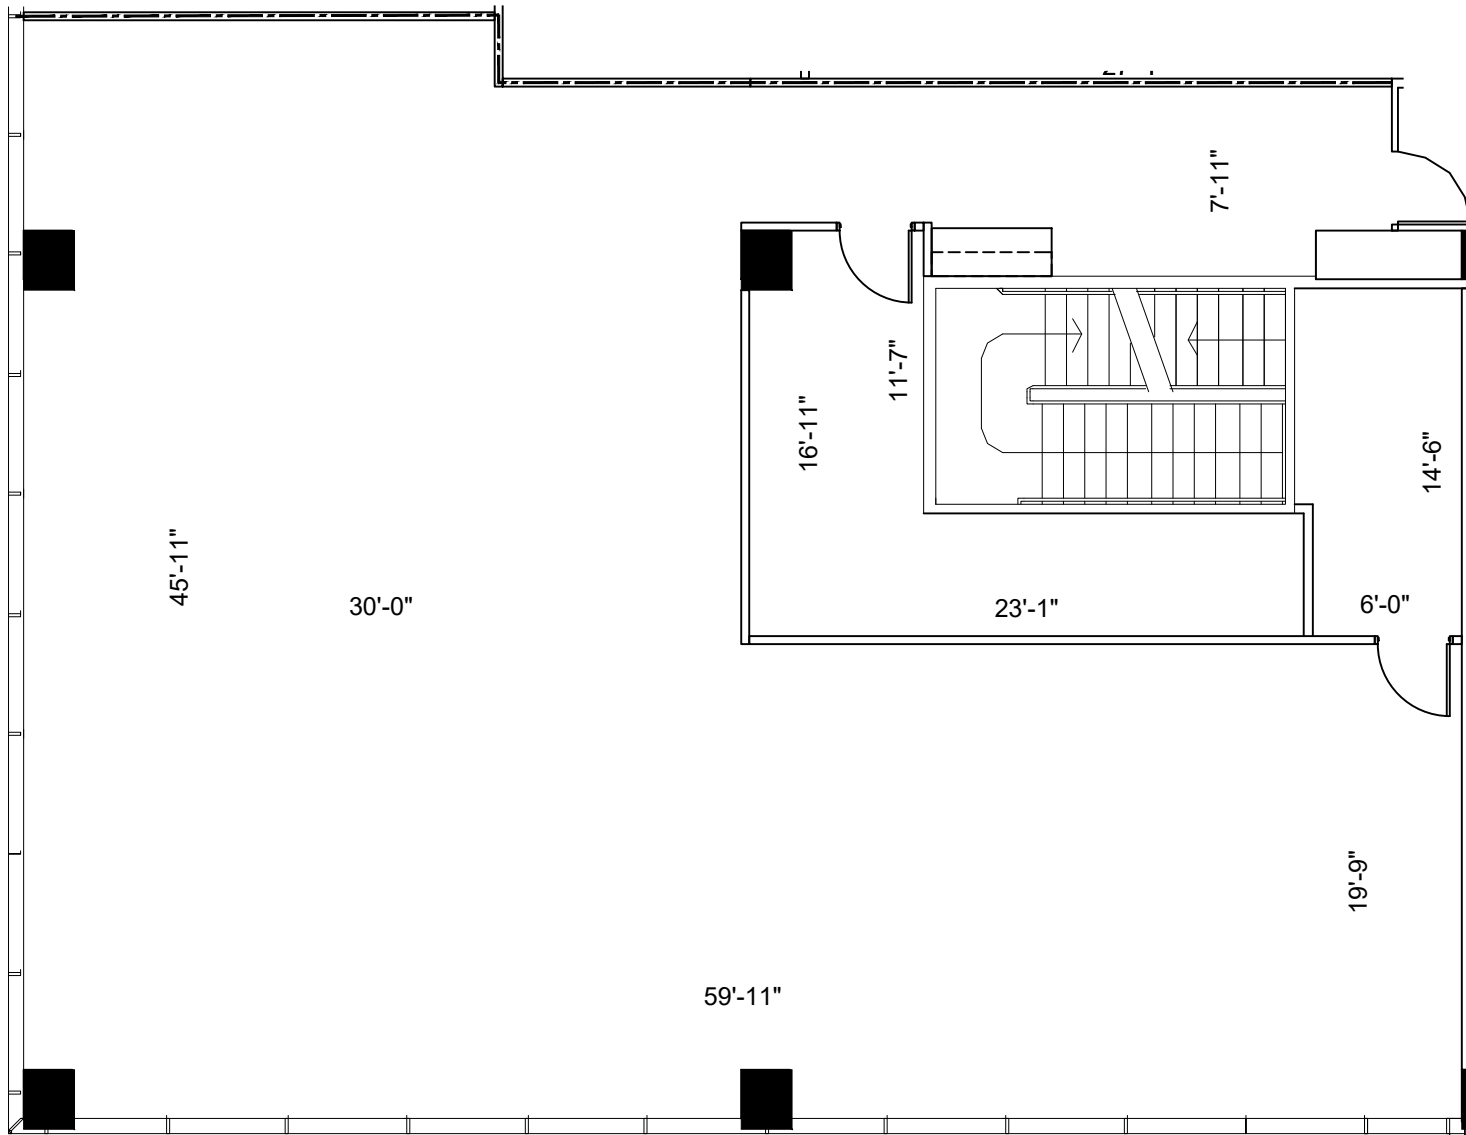

LEGEND

EXISTING WALLS	NEW WALLS	NEW WIRE	RELOCATED DOOR	LOW DEMO

ISSUE DATES

1	03-22-2021	ISSUE
		REVIEW

400 NORTH BELT
400 NORTH SAM HOUSTON PKWY EAST
HOUSTON, TX 77060
SUITE 1050

SHEET TITLE
EXISTING PLAN

SHEET NUMBER
EX-1

NORTH

10th FLOOR
KEY PLAN

1 FLOOR PLAN
SCALE: 1/8"=1'-0"