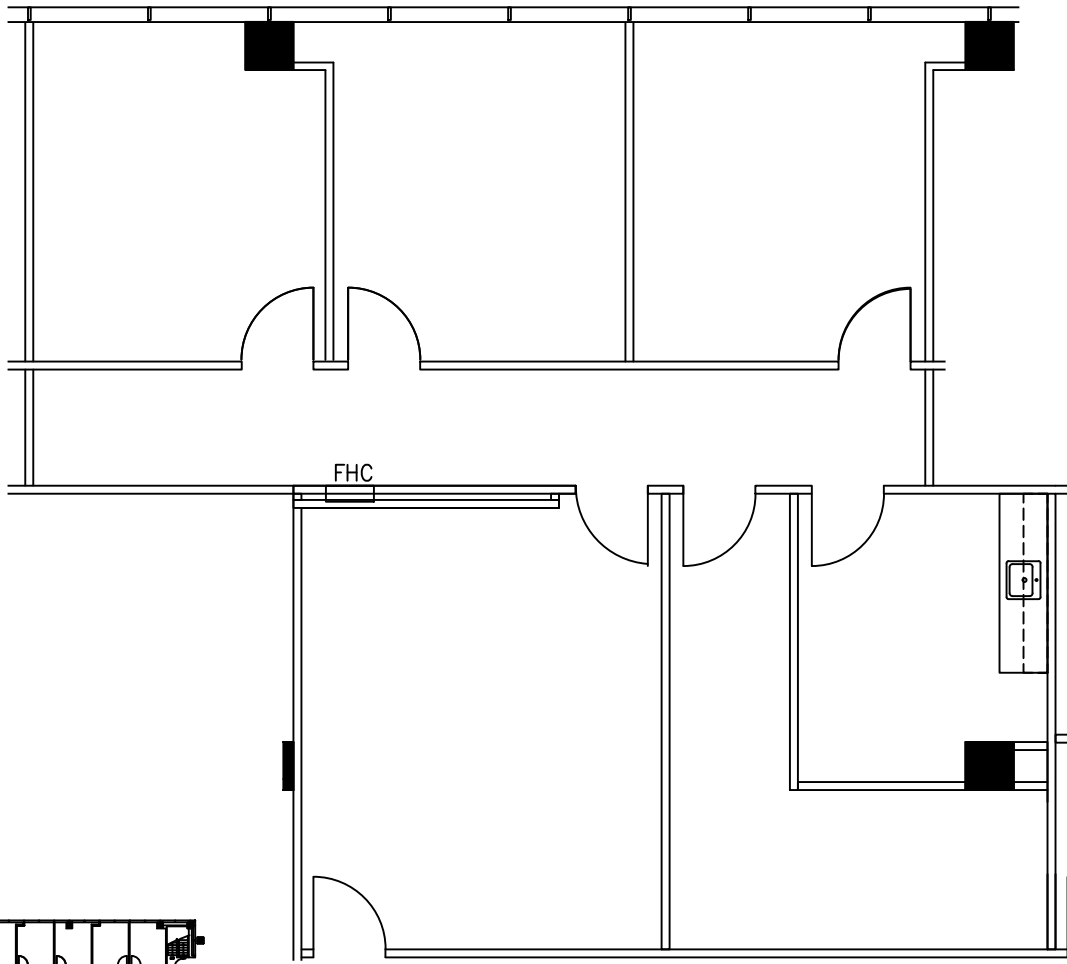

LEGEND

EXISTING WALLS	NEW WALLS	NEW RELOCATED DOOR	LOW DEMO	DEMOS

ISSUE DATES

1	03-22-2021	ISSUE
		REVIEW

400 NORTH BELT
400 NORTH SAM HOUSTON PKWY EAST
HOUSTON, TX 77060
SUITE 520

SHEET TITLE
EXISTING FLOOR PLAN

SHEET NUMBER
EX-1

NORTH
5th FLOOR
KEY PLAN

1 SUITE 520
1,559 NRA
FLOOR PLAN
SCALE: 1/8"=1'-0"

FLOOR PLANS MAY NOT BE TO SCALE AND MAY NOT REFLECT EXISTING CONDITIONS AND SHALL NOT BE RELIED UPON AS SUCH THESE DRAWINGS ARE DESIGN INTENT AND ARE AN EXHIBIT TO THE LEASE