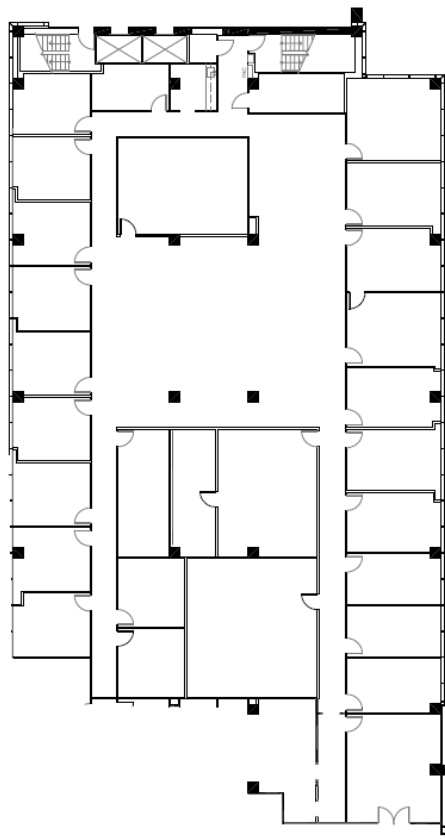

HARTMAN

400 North Belt

400 N. Sam Houston Parkway E.

Suite 440

Approximately 13,211 Rentable Square Feet

SPACE AVAILABLE

For more lease information contact us:

713-467-2222