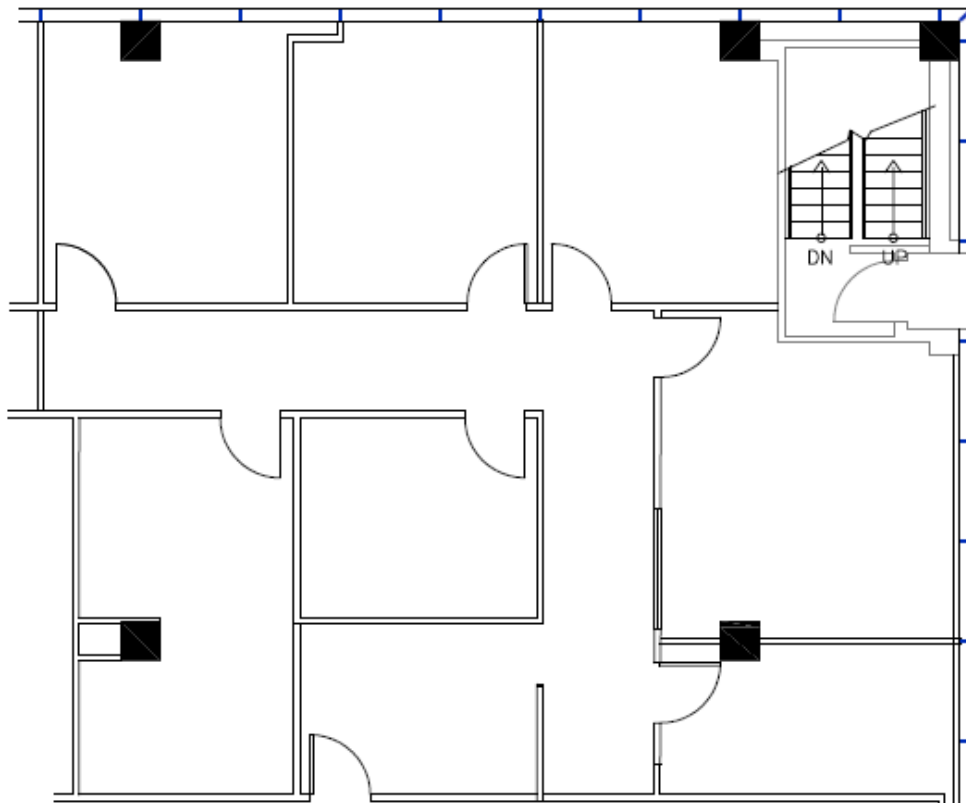

HARTMAN

400 North Belt

400 N. Sam Houston Parkway E.

Suite 550

Approximately 1,881 Rentable Square Feet

SPACE AVAILABLE

For more lease information contact us:

713-467-2222