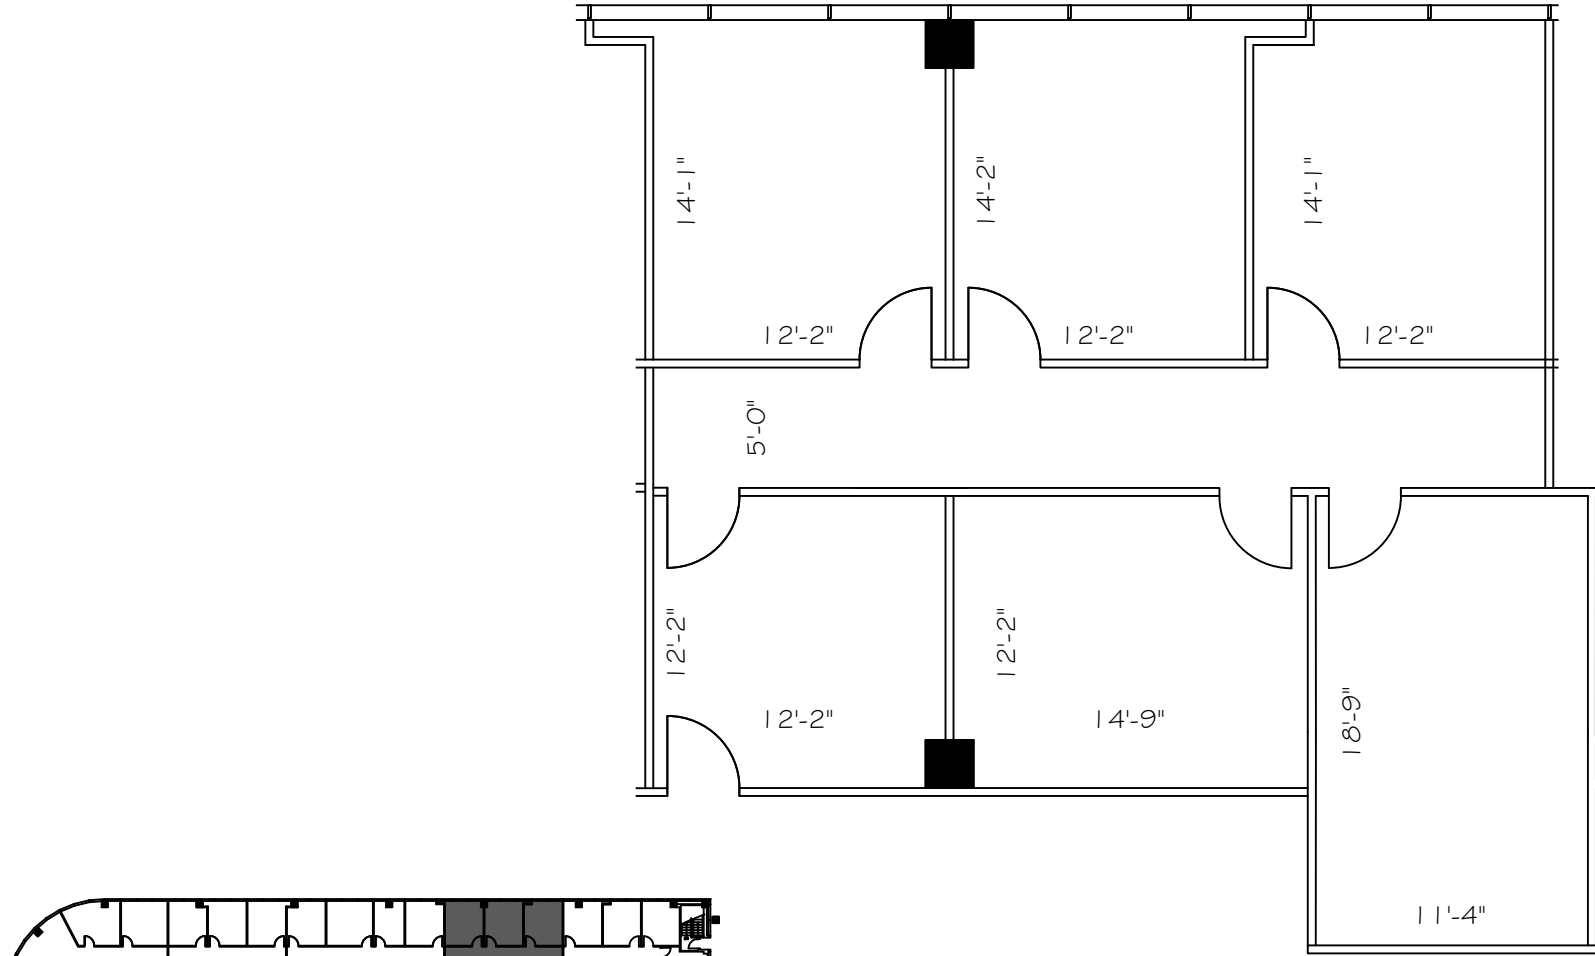

LEGEND

EXISTING WALLS	NEW WALLS	NEW RELOCATED DOOR	NEW WIRE	LOW DEMO

ISSUE DATES

DATE	DESCRIPTION
03-22-2021	ISSUE FOR REVIEW

400 NORTH BELT
400 NORTH SAM HOUSTON PKWY EAST
HOUSTON, TX 77060
SUITE 540

SHEET TITLE
EXISTING PLAN

SHEET NUMBER
EX-1

NORTH

5th FLOOR
KEY PLAN

1 SUITE 540
1,532 NRA
SCALE: 1/8"=1'-0"

FLOOR PLANS MAY NOT BE TO SCALE AND MAY NOT REFLECT EXISTING CONDITIONS AND SHALL NOT BE RELIED UPON AS SUCH THESE DRAWINGS ARE DESIGN INTENT AND ARE AN EXHIBIT TO THE LEASE