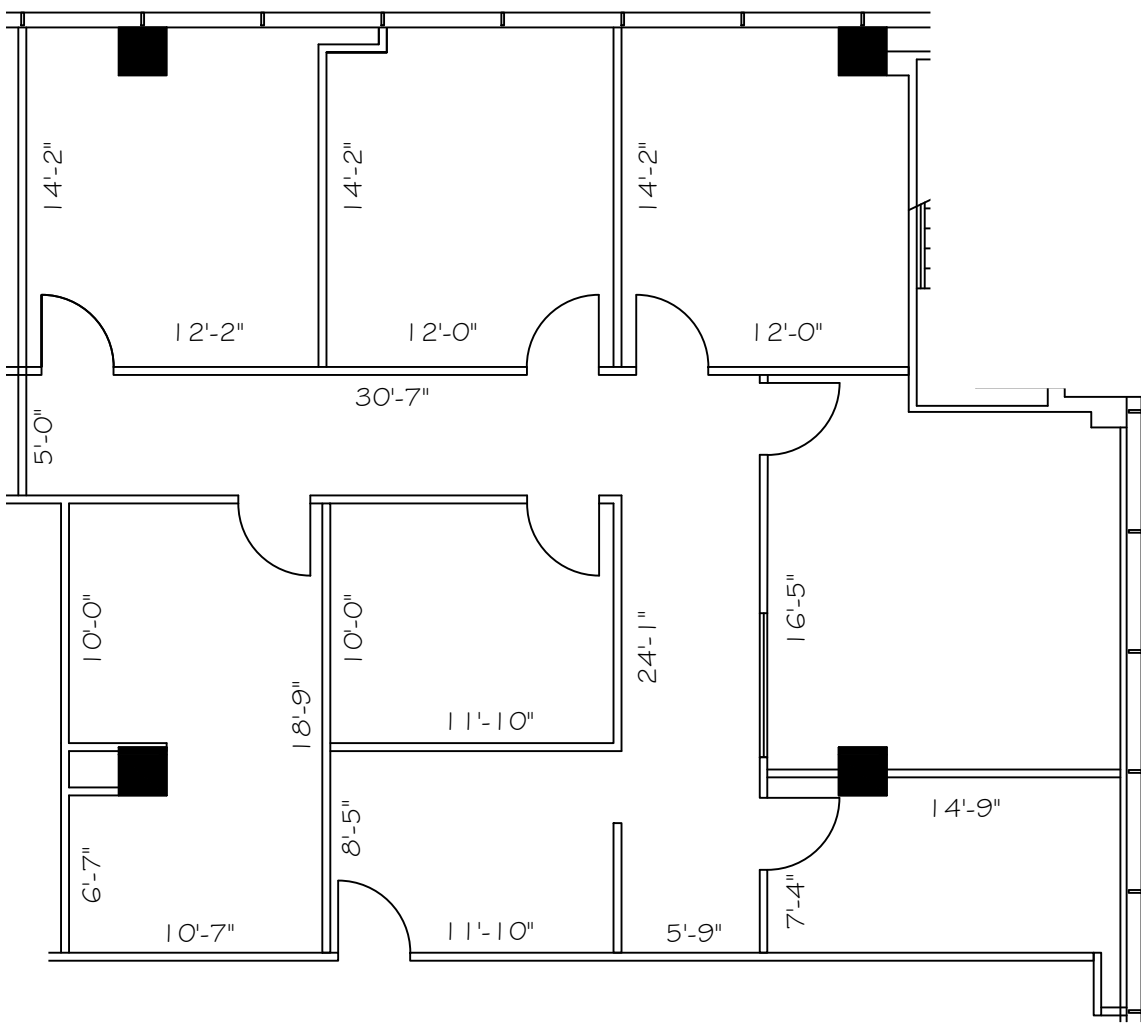

ISSUE DATES	
1	03-22-2021
	ISSUE REVIEW

400 NORTH BELT
400 NORTH SAM HOUSTON PKWY EAST
HOUSTON, TX 77060
SUITE 550

SHEET TITLE
EXISTING FLOOR PLAN

SHEET NUMBER
EX-1

NORTH
5th FLOOR
KEY PLAN

1 SUITE 550
1,881 NRA
FLOOR PLAN
SCALE: 1/8"=1'-0"

FLOOR PLANS MAY NOT BE TO SCALE AND MAY NOT REFLECT EXISTING CONDITIONS AND SHALL NOT BE RELIED UPON AS SUCH THESE DRAWINGS ARE DESIGN INTENT AND ARE AN EXHIBIT TO THE LEASE