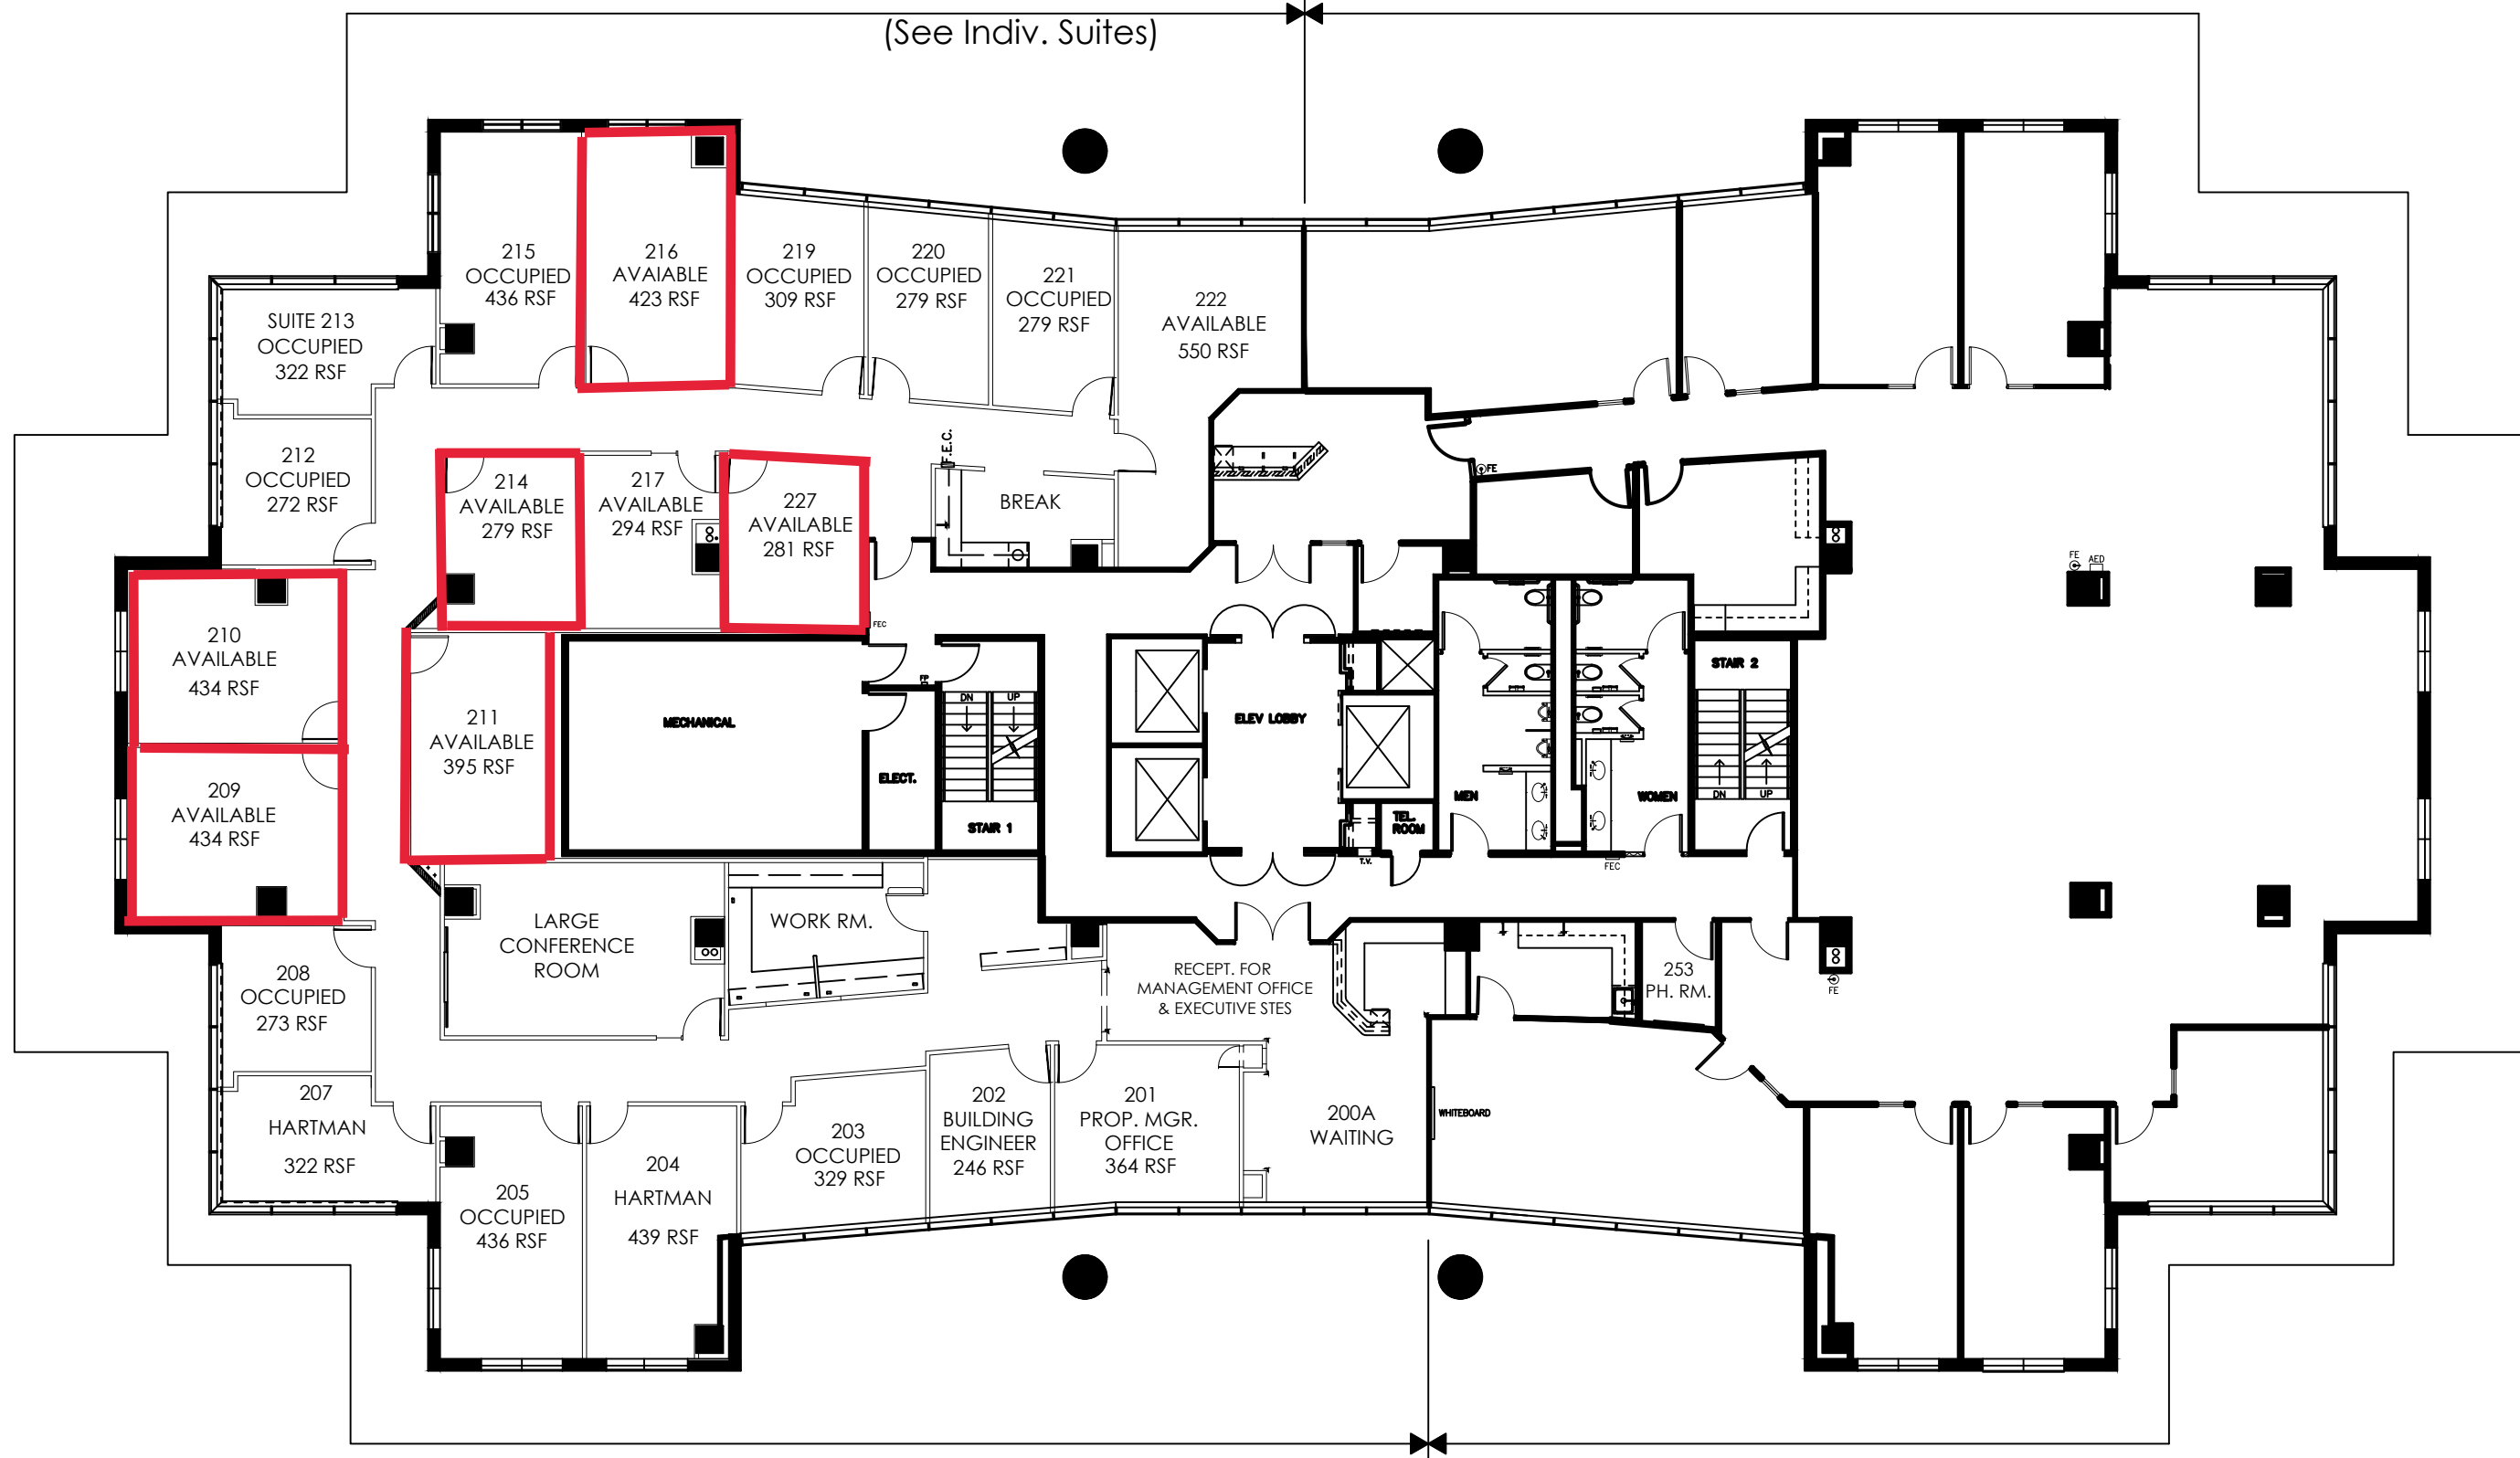

SUITE 200
 EXECUTIVE SUITES
 (See Indiv. Suites)

AVAILABLE
 SUITE 250
 6,875 NRA

LEGEND

EXISTING	NEW	DEMO
PARTITIONS: [Solid Line]	[Dashed Line]	[Dotted Line]
NEW/RELOCATED DOOR: [Arrow]		

ISSUE DATES

1	10-13-20	LEASING REVIEW

SKYMARK
 1521 N COOPER ST.
 ARLINGTON, TX. 76011
 LEVEL 2

PROJECT: 914-SKYMARK

PLOT SCALE: N.T.S.	SHEET SIZE: 11X17
CHECKED BY: AE	DRAWN BY: AE
FILE NAME: 914-SKYMARK	

SHEET TITLE
EXISTING PLAN

SHEET NUMBER
EX-1