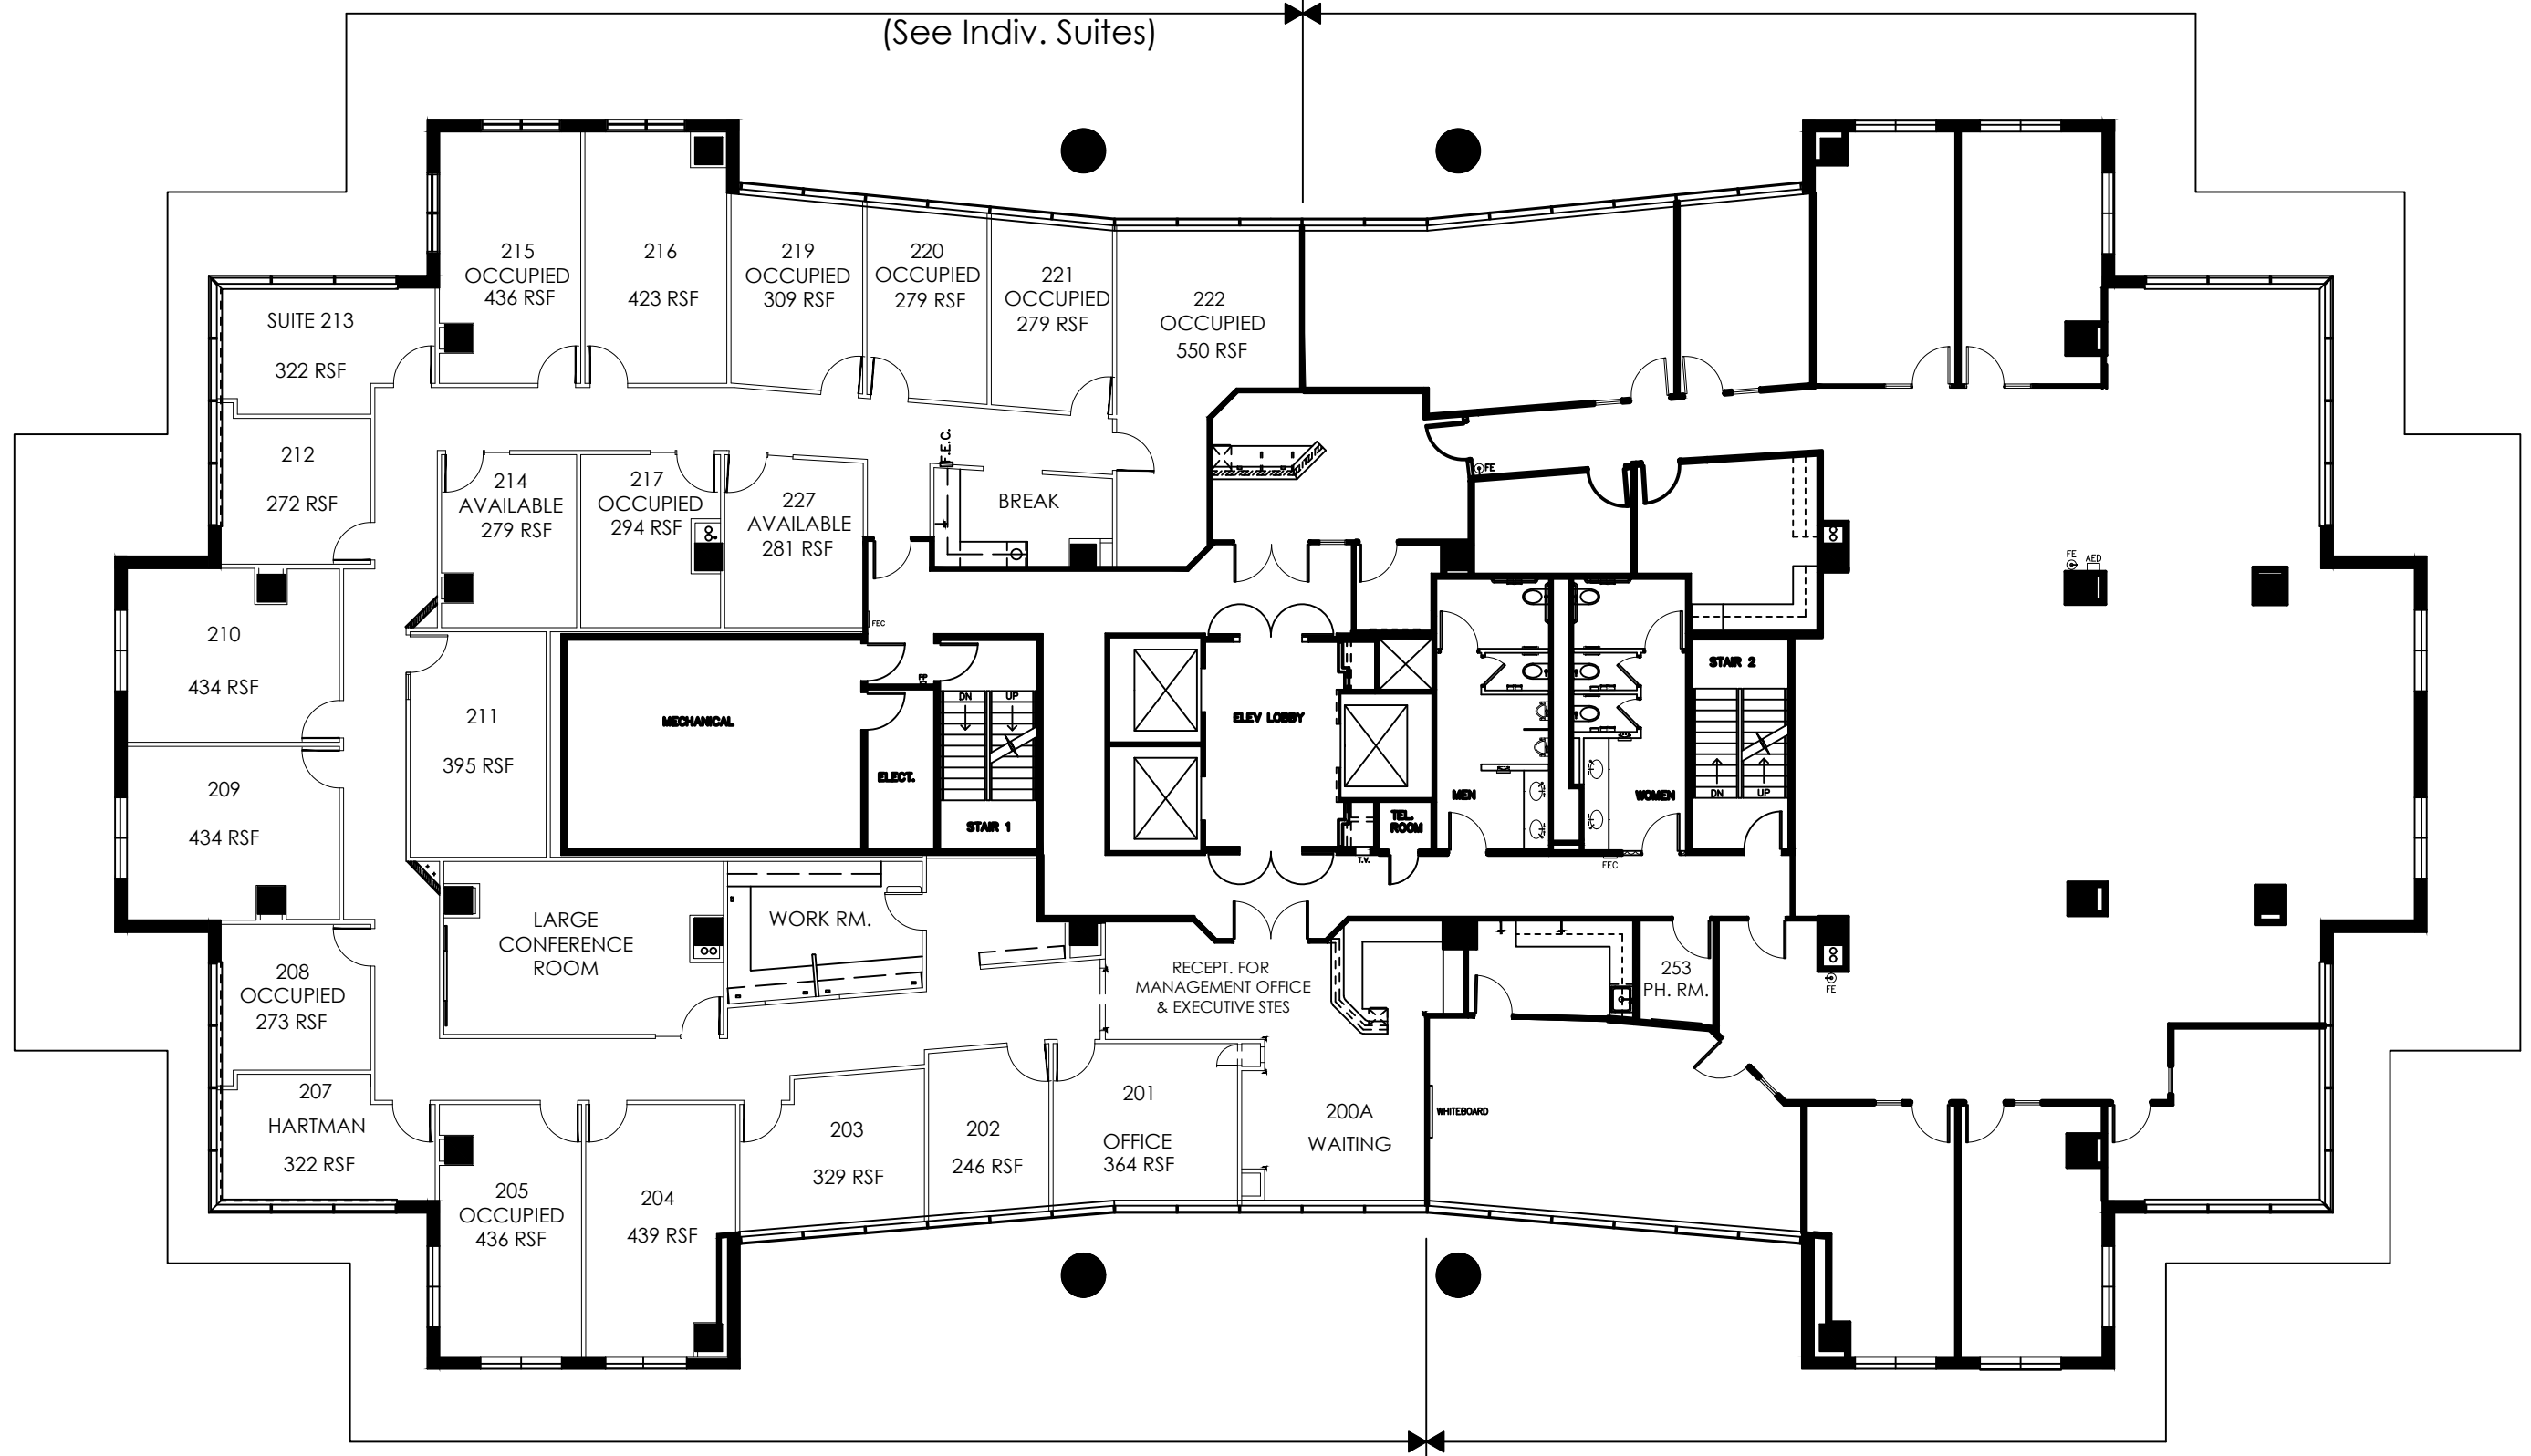

SUITE 200
 EXECUTIVE SUITES
 (See Individ. Suites)

LEGEND

EXISTING	NEW	DEMO
PARTITIONS: [Symbol]	[Symbol]	[Symbol]
NEW/RELOCATED DOOR: [Symbol]	[Symbol]	[Symbol]

ISSUE DATES

1	10-13-20	LEASING REVIEW

SKYMARK
 1521 N COOPER ST.
 ARLINGTON, TX. 76011
 LEVEL 2

PROJECT:	914-SKYMARK
PLT SCALE:	N.T.S.
CHECKED BY:	AE
FILE NAME:	914-SKYMARK
SHEET SIZE:	11X17
DRAWN BY:	AE

SHEET TITLE
EXISTING PLAN

SHEET NUMBER
EX-1