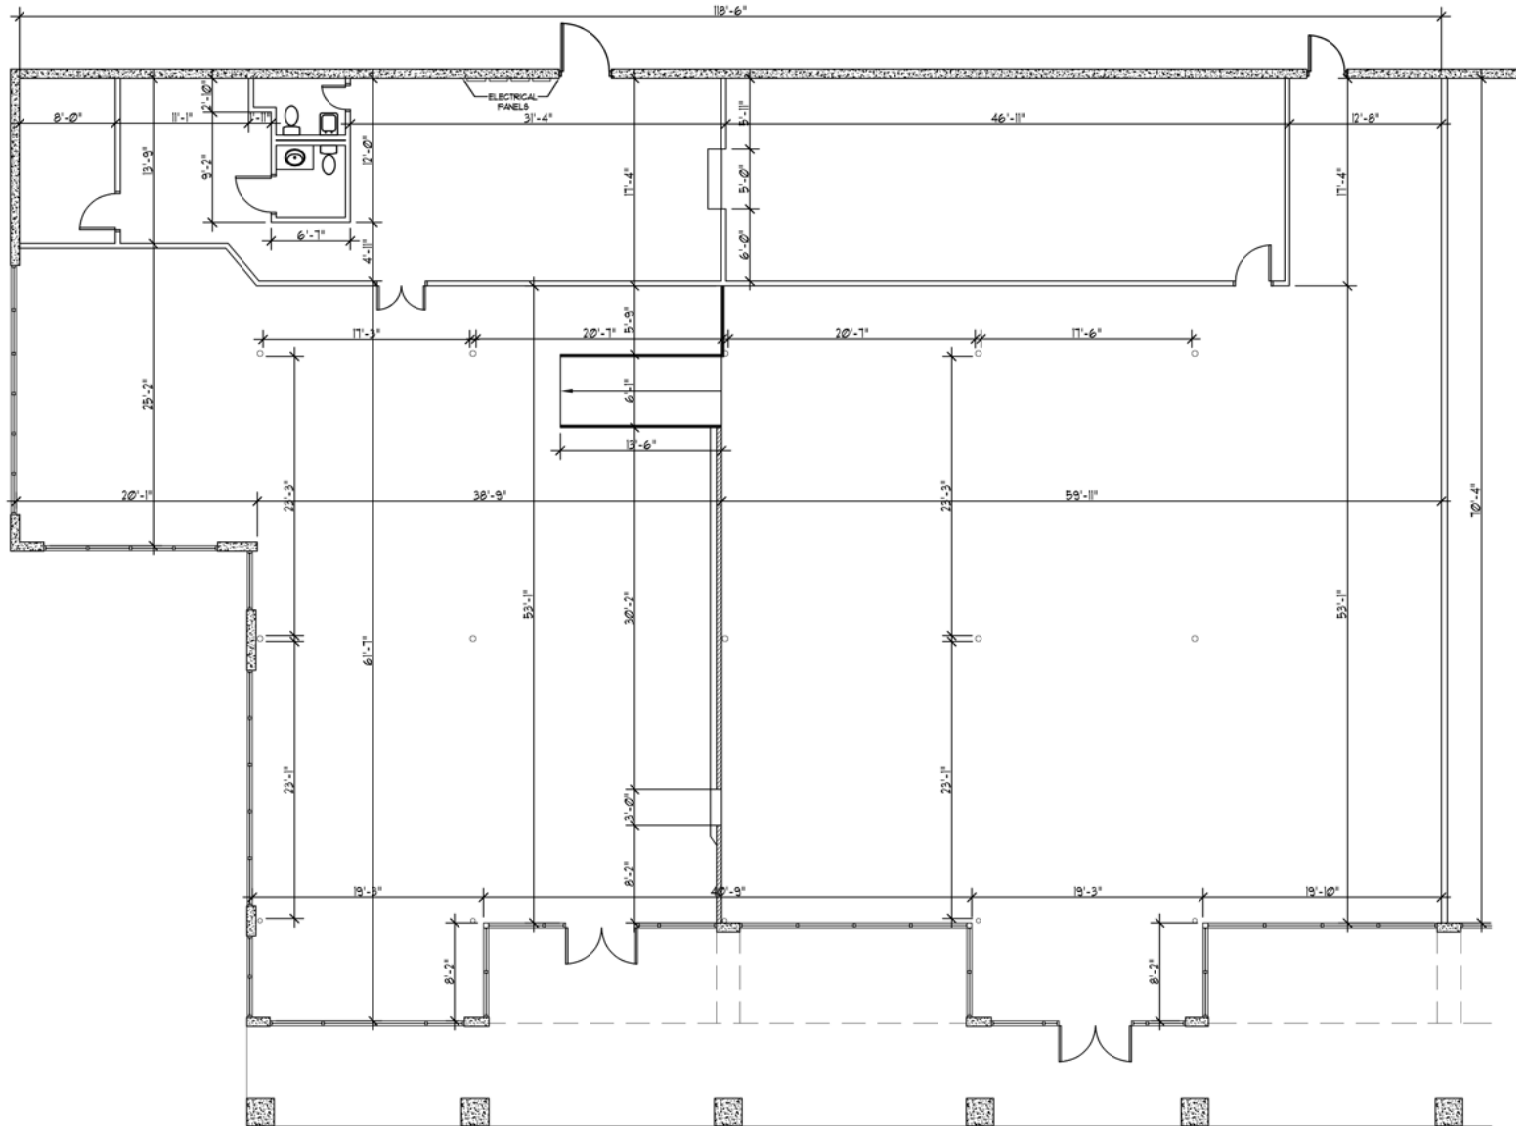

MATTRESS FIRM

VILLAGE POINTE SHOPPING CENTER

8,270 RSF

[DRAWING INFO. _____]
 SCALE: 1/16" = 1'-0"
 DATE: 07/12/18
 RUTH@THEJORDANGROUP-SA.COM