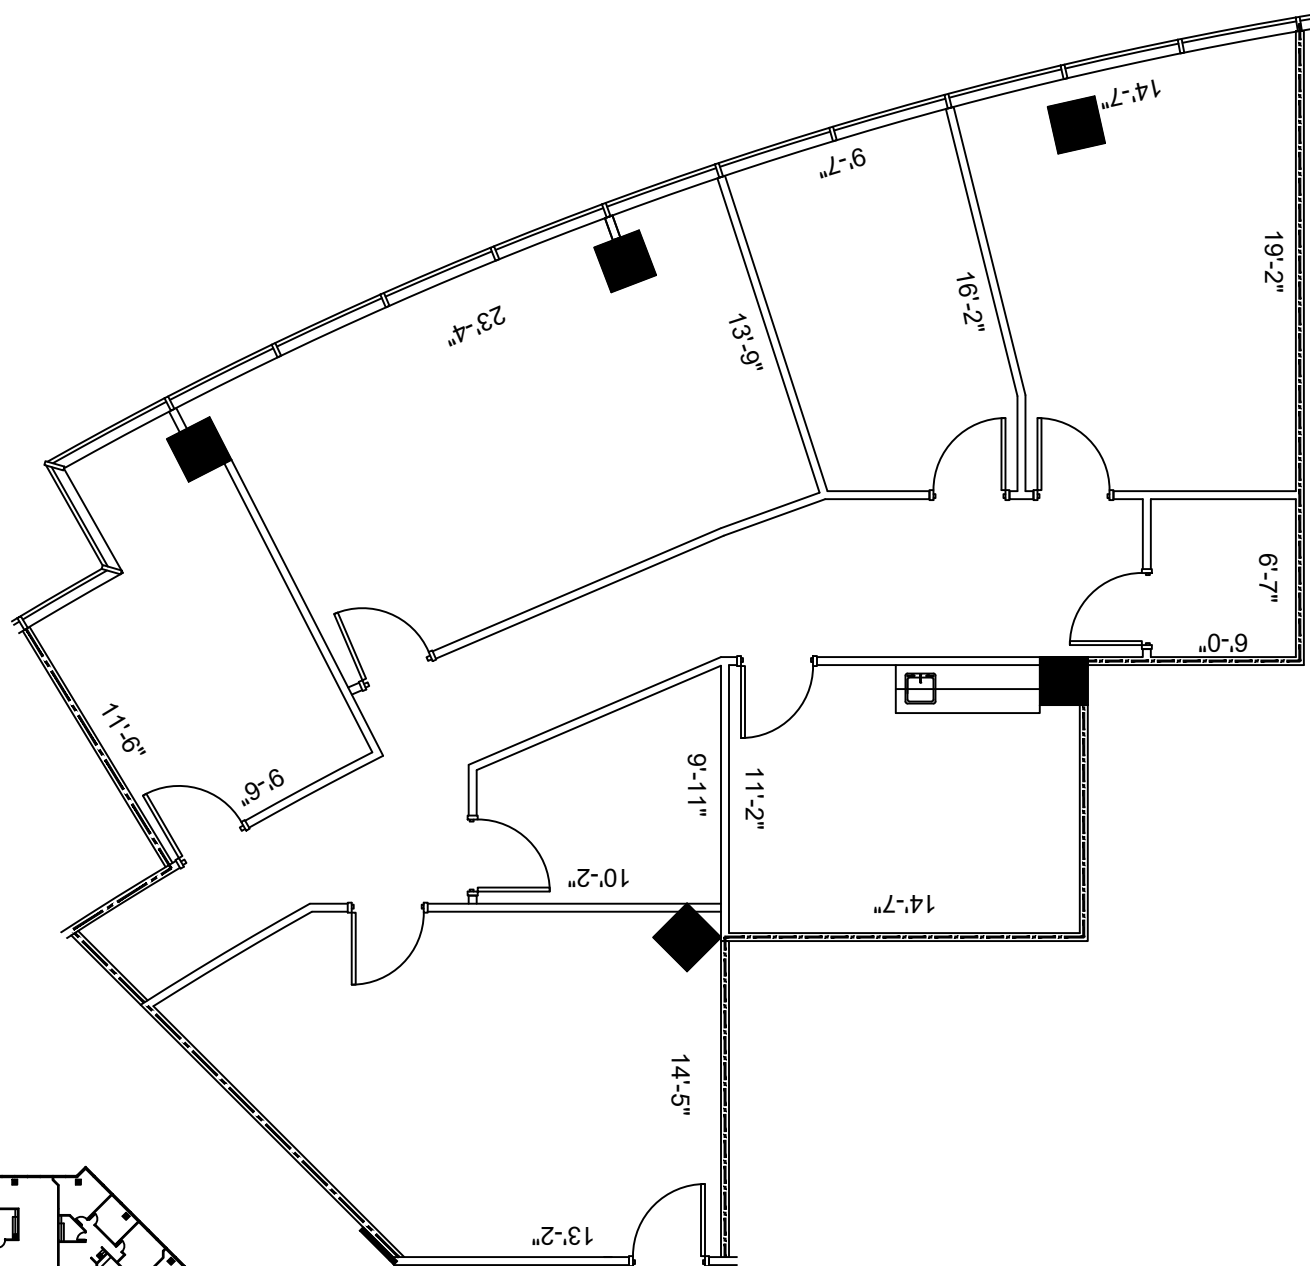

LEGEND

EXISTING WALLS	NEW WALLS	NEW RELOCATED DOOR	LOW DEMO

ISSUE DATES

1	02-25-2021	ISSUE FOR REVIEW

SPECTRUM
613 NW LOOP 410, SAN ANTONIO, TX 78216
SUITE 620

SHEET TITLE
EXISTING PLAN

SHEET NUMBER
EX-1

6th FLOOR
KEY PLAN

1 FLOOR PLAN
SCALE: 3/32"=1'-0"

FLOOR PLANS MAY NOT BE TO SCALE AND MAY NOT REFLECT EXISTING CONDITIONS AND SHALL NOT BE RELIED UPON AS SUCH THESE DRAWINGS ARE DESIGN INTENT AND ARE AN EXHIBIT TO THE LEASE