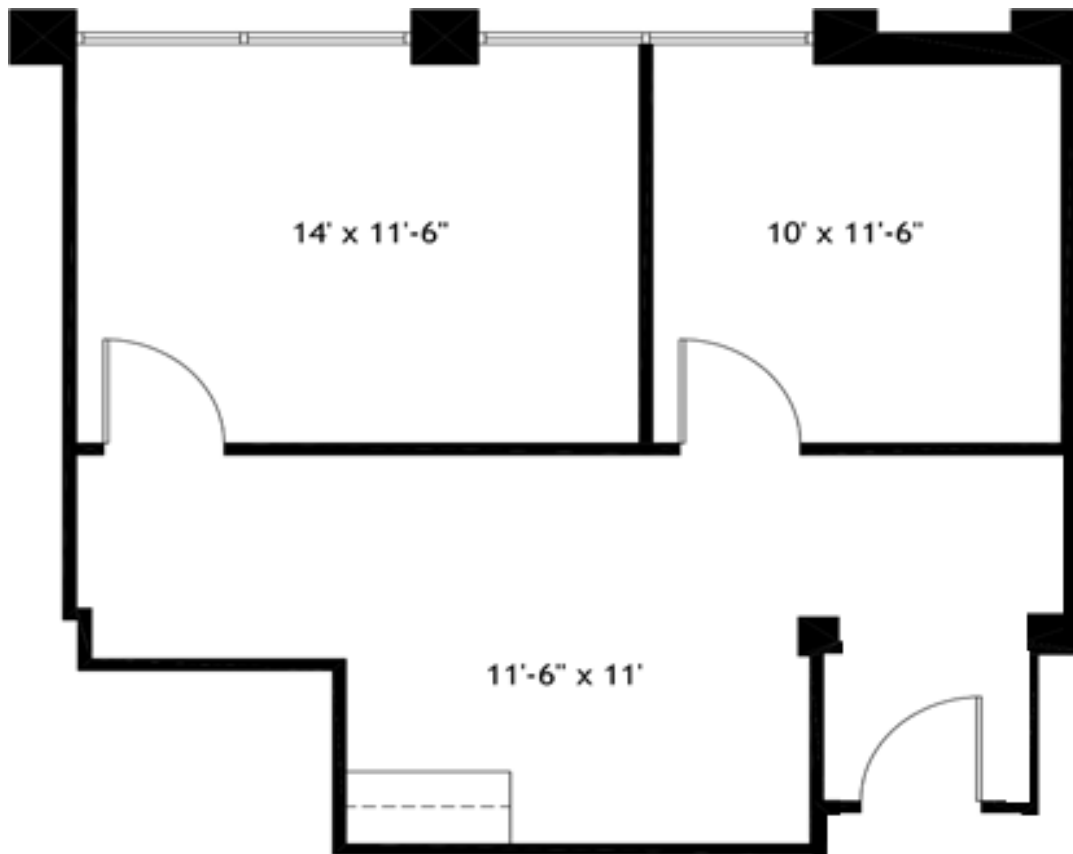

HARTMAN

Commerce Plaza Hillcrest

12890 Hillcrest

Suite K207 – 576 rsf

SPACE AVAILABLE

For more information call

972-788-4988

www.hi-reit.com