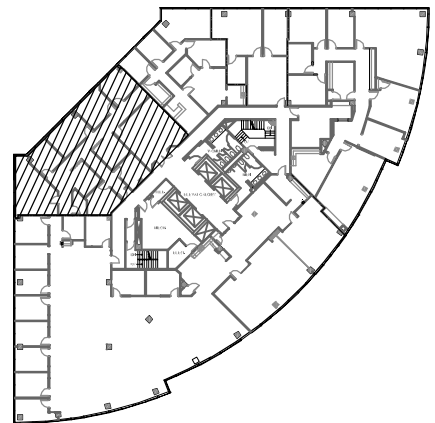

SPECTRUM BUILDING

613 NW LOOP 410, SAN ANTONIO, TX 78216

SUITE 850

2,741 RSF

SCALE: 3/32" 1'-0"

LOCATION MAP

HARTMAN

(713) 467-222