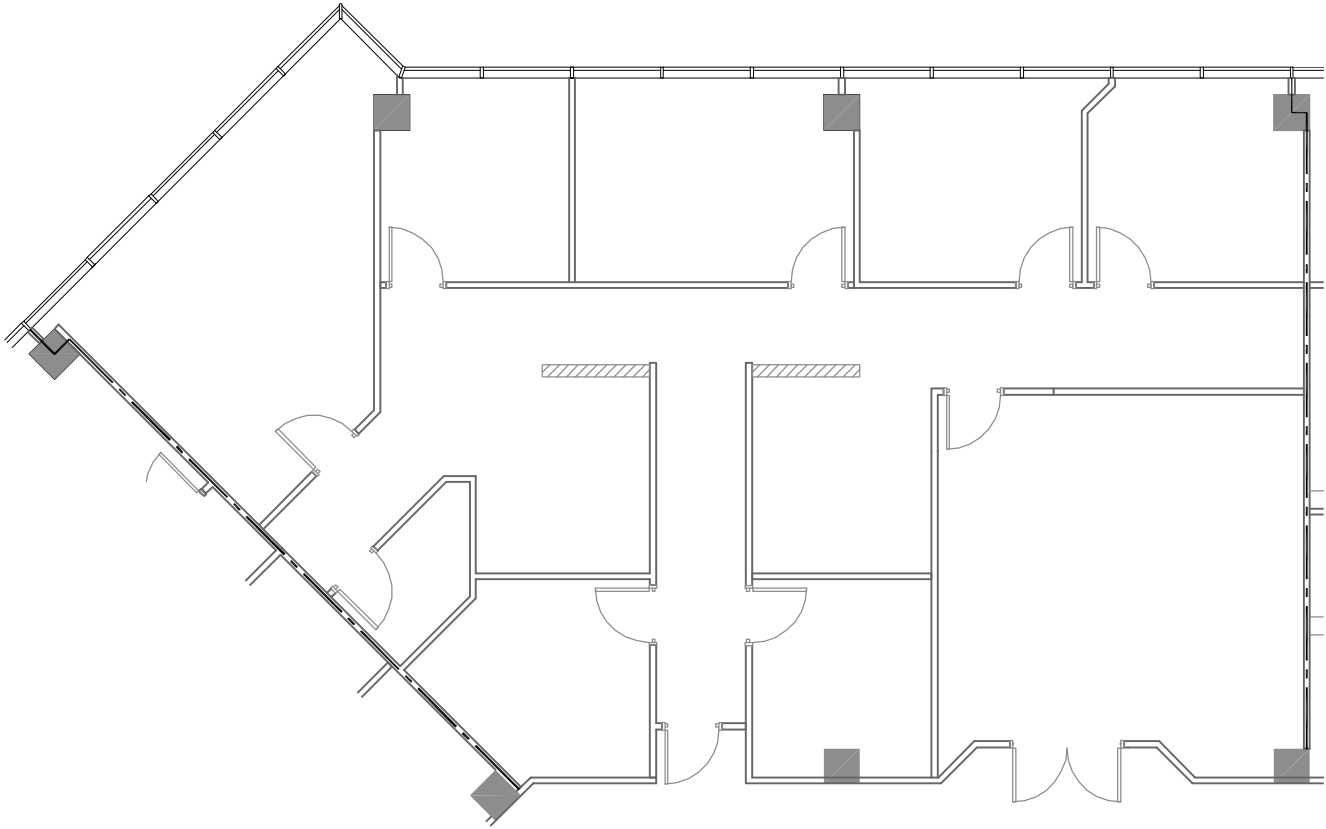

SPECTRUM BUILDING

613 NW LOOP 410, SAN ANTONIO, TX 78216

SUITE 850

2,741 RSF

SCALE: 3/32" 1'-0"

LOCATION MAP

HARTMAN

(713) 467-222