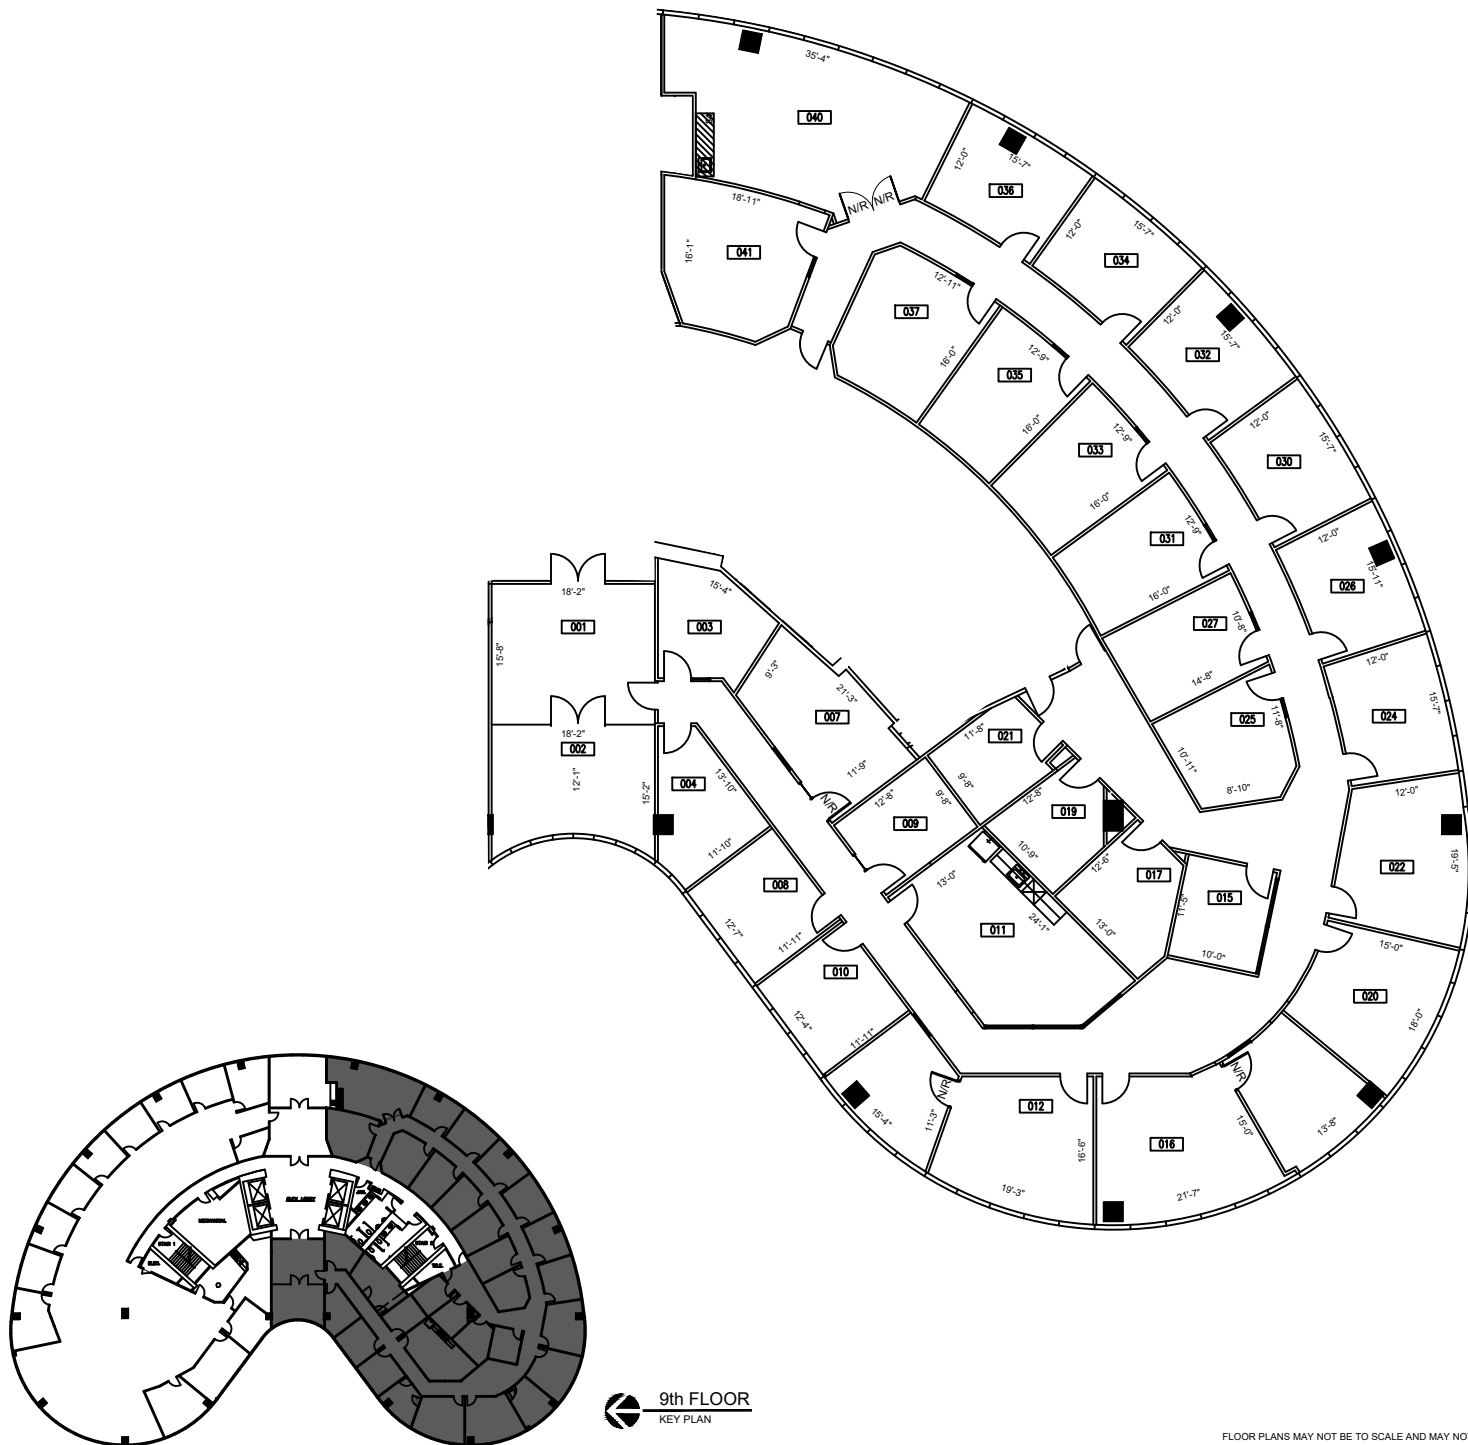

LEGEND

EXISTING WALLS	NEW WALLS	NEW/RELOCATED DOOR	LOW DEMO

ISSUE DATES

DATE	ISSUE	REVIEW
03-02-2021	1	

WESTHEIMER CENTRAL
11200 WESTHEIMER ROAD HOUSTON, TX 77042
SUITE 910

SHEET TITLE
SCHEMATIC DESIGN

SHEET NUMBER
SD-1

SUITE 900
9,737 NRA

1 FLOOR PLAN
SCALE: 3/64"=1'-0"

9th FLOOR
KEY PLAN

FLOOR PLANS MAY NOT BE TO SCALE AND MAY NOT REFLECT EXISTING CONDITIONS AND SHALL NOT BE RELIED UPON AS SUCH THESE DRAWINGS ARE DESIGN INTENT AND ARE AN EXHIBIT TO THE LEASE